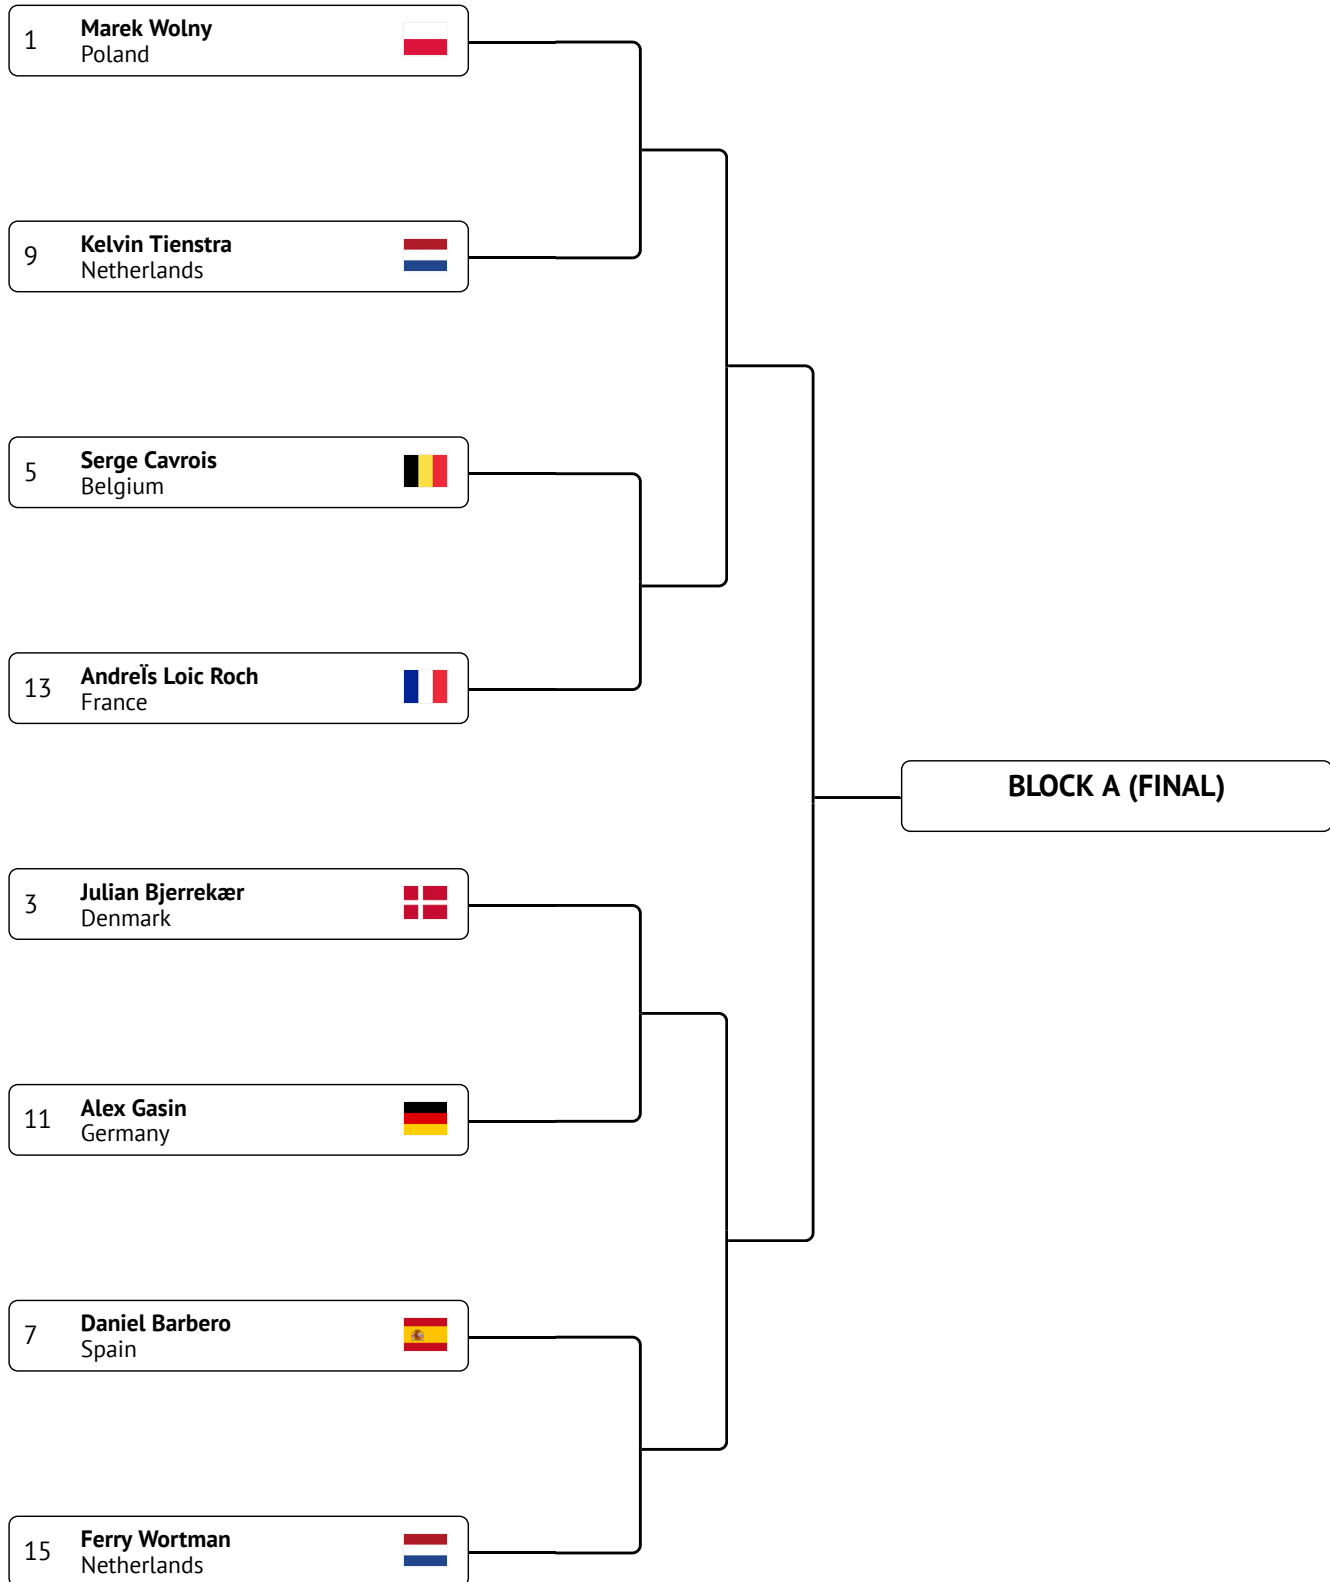

MEN HEAVYWEIGHT 75-85 KG

Kumite - Adults