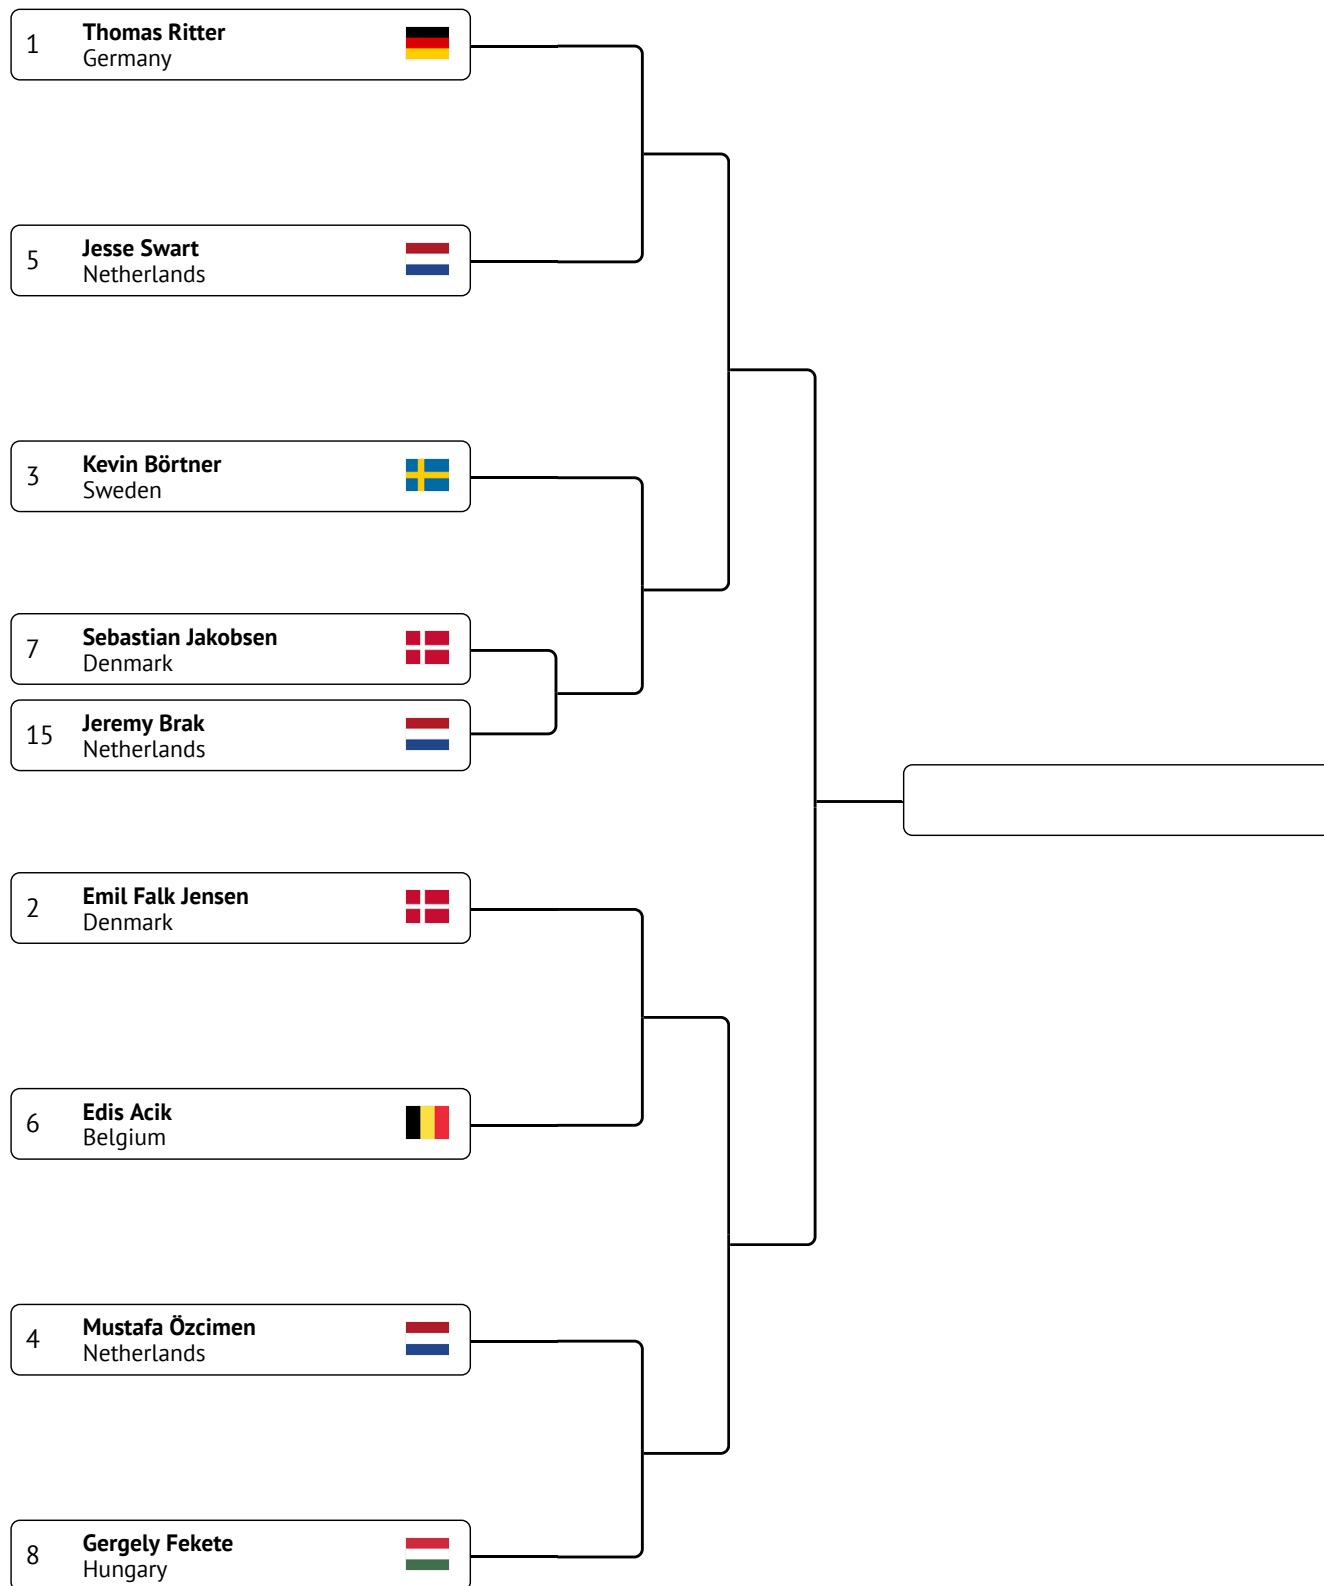

BOYS 70-80 KG

Kumite – Juniors