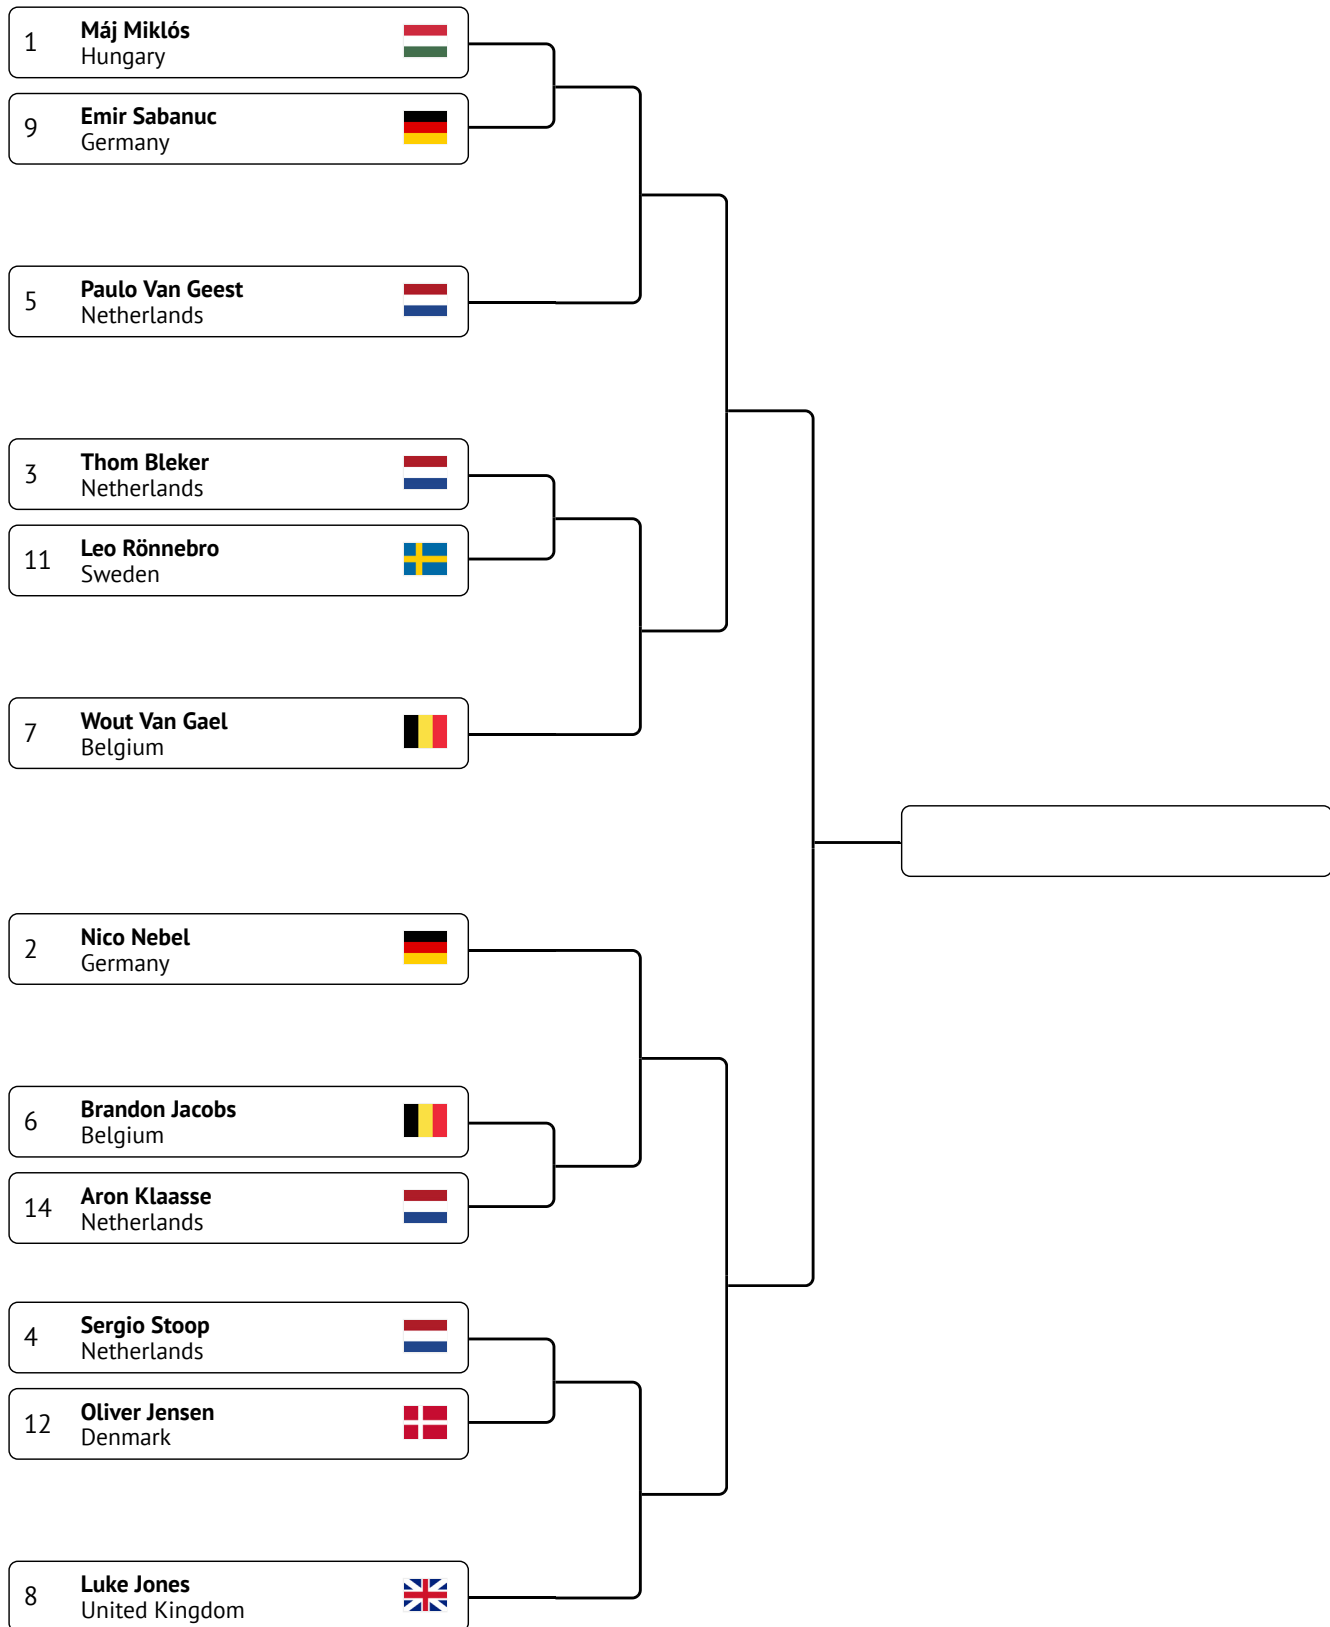

BOYS - 60 KG

Kumite - Juniors

ANTWERP FULLCONTACT DIAMONDCUP 2018

SATURDAY FEBRUARY 24th / ANTWERP, BELGIUM

BOYS 60-70 KG

Kumite – Juniors

ANTWERP FULLCONTACT DIAMONDCUP 2018

SATURDAY FEBRUARY 24th / ANTWERP, BELGIUM