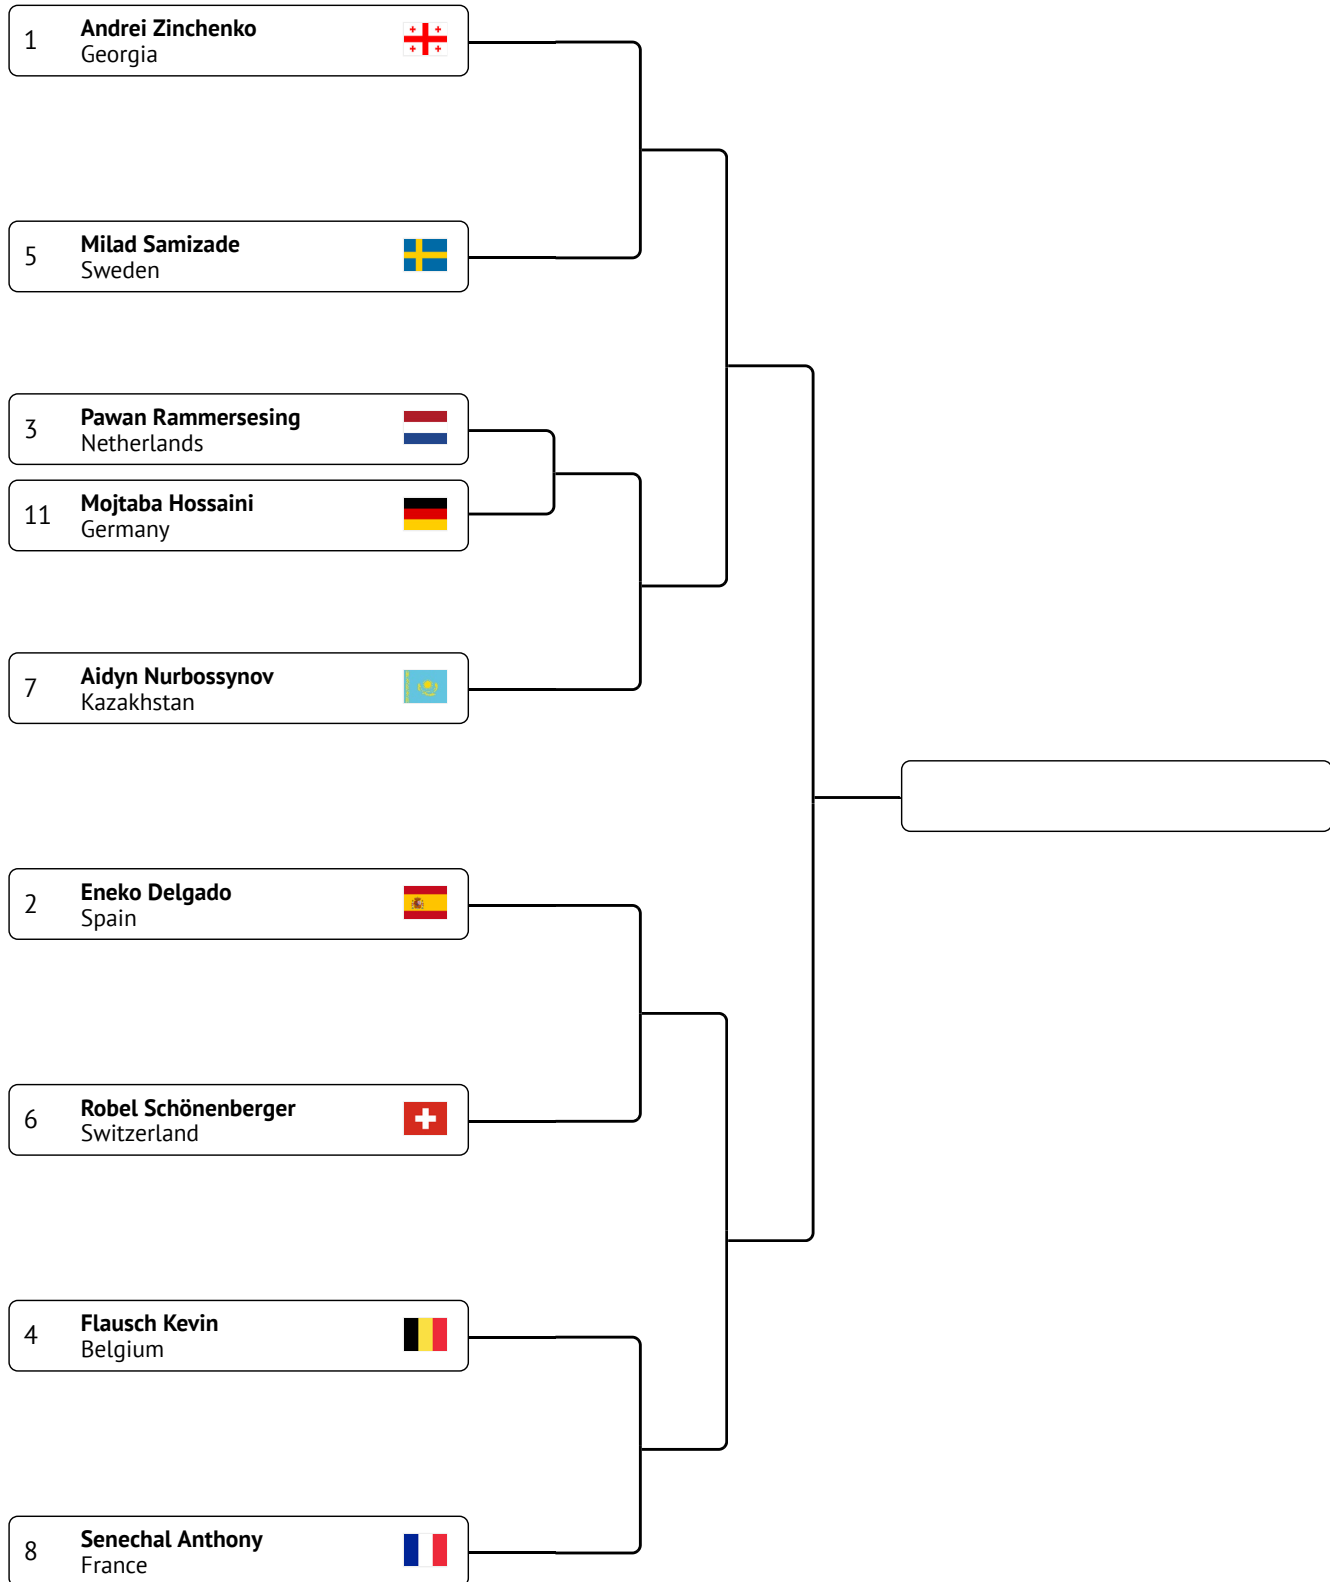

ANTWERP FULLCONTACT DIAMONDCUP 2018

SATURDAY FEBRUARY 24th / ANTWERP, BELGIUM

MEN LIGHTWEIGHT - 65 KG

Kumite - Adults

ANTWERP FULLCONTACT DIAMONDCUP 2018

SATURDAY FEBRUARY 24th / ANTWERP, BELGIUM

MEN MIDDLEWEIGHT 65-75 KG