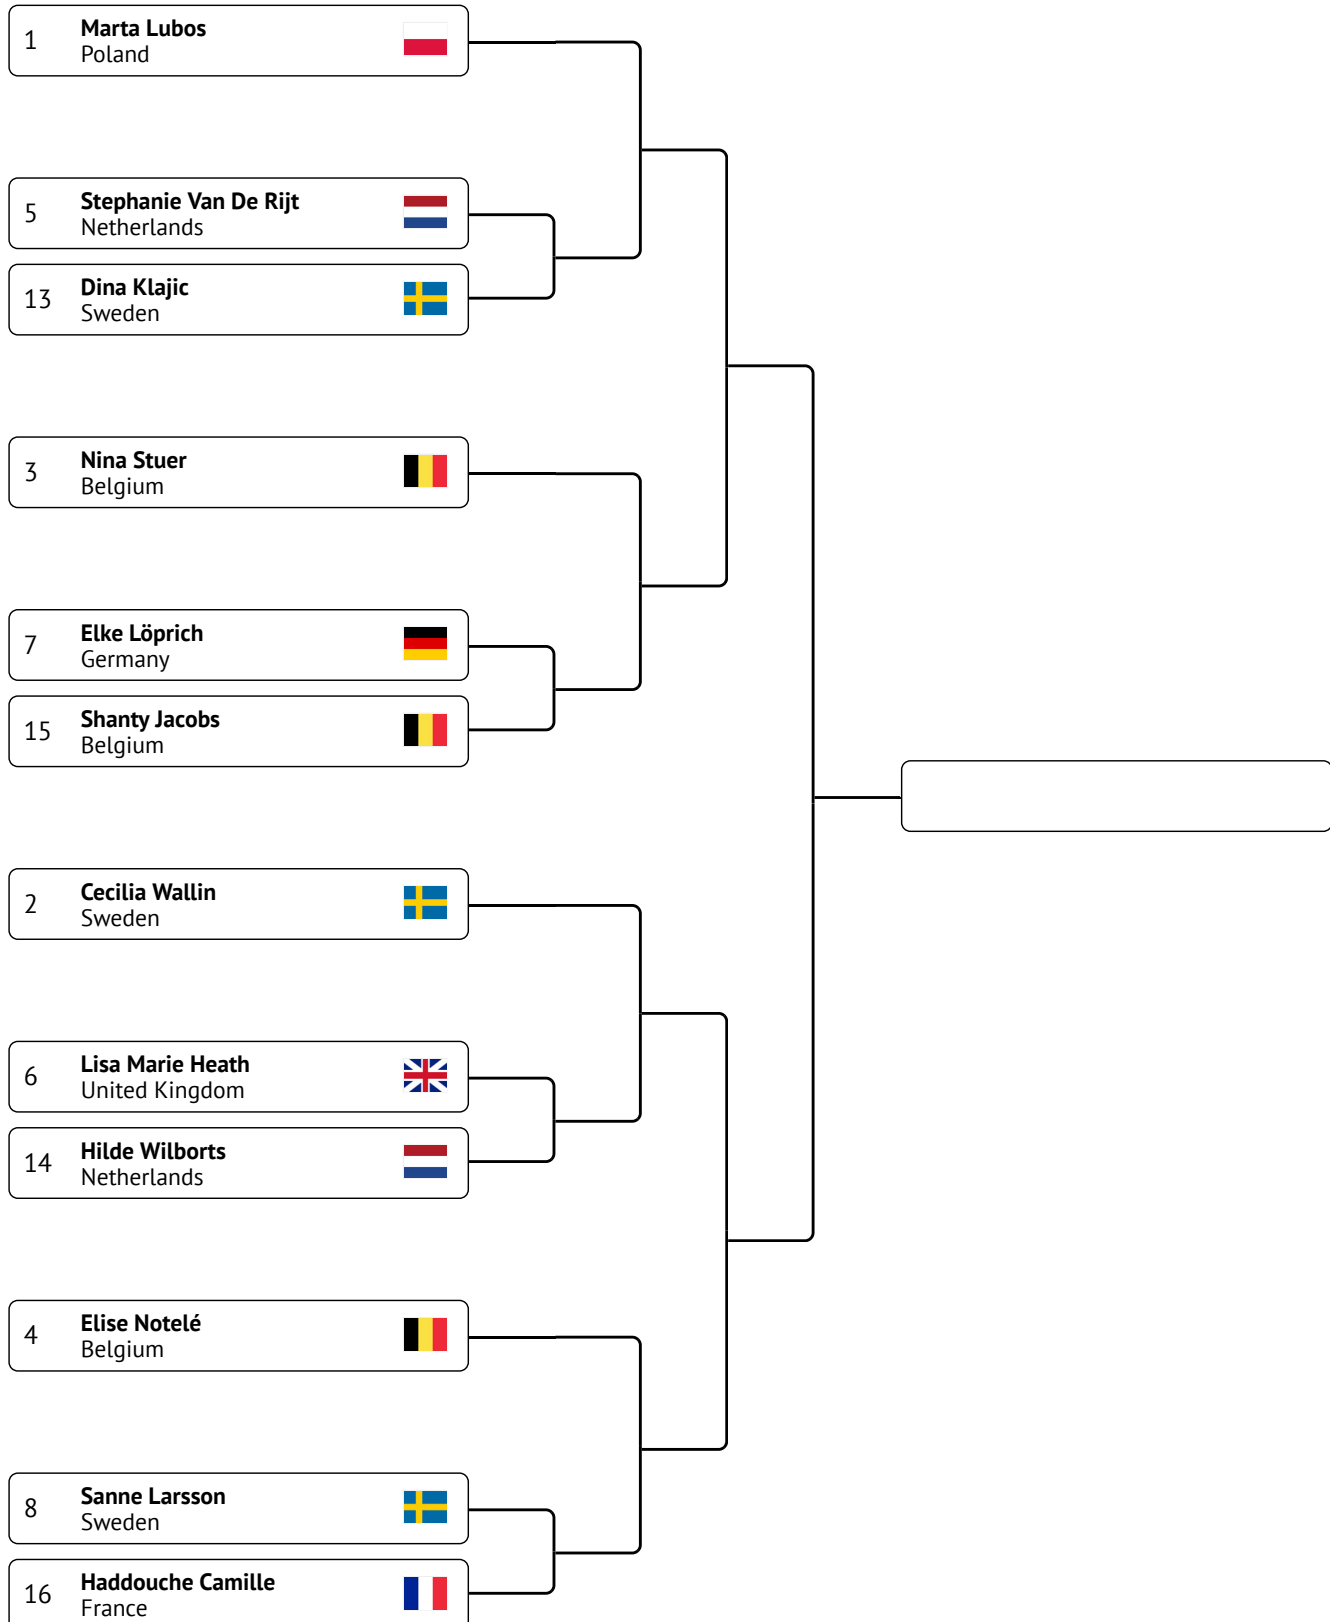

WOMEN MIDDLEWEIGHT 57-65 KG

Kumite - Adults