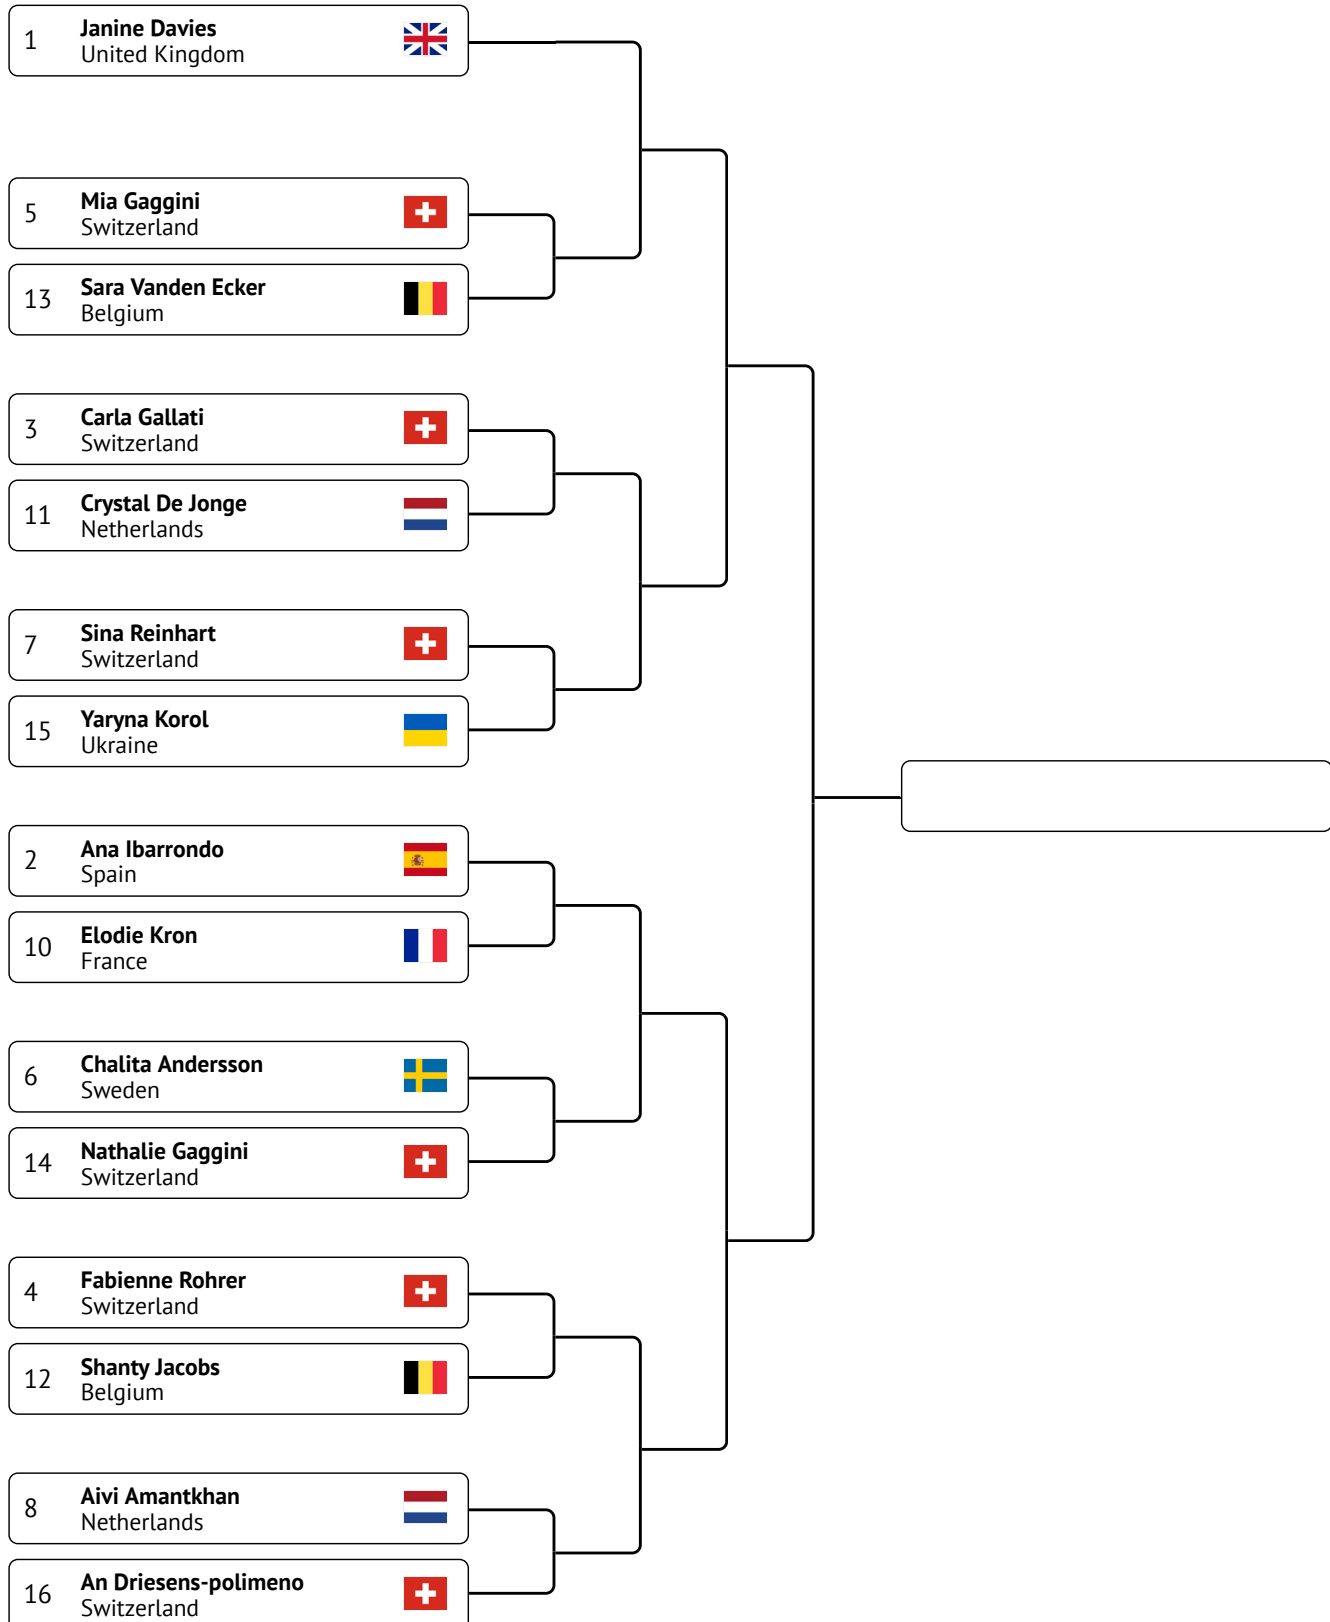

MALE

Kata

ANTWERP FULLCONTACT DIAMONDCUP 2018

SATURDAY FEBRUARY 24th / ANTWERP, BELGIUM

FEMALE

Kata

ANTWERP FULLCONTACT DIAMONDCUP 2018

SATURDAY FEBRUARY 24th / ANTWERP, BELGIUM