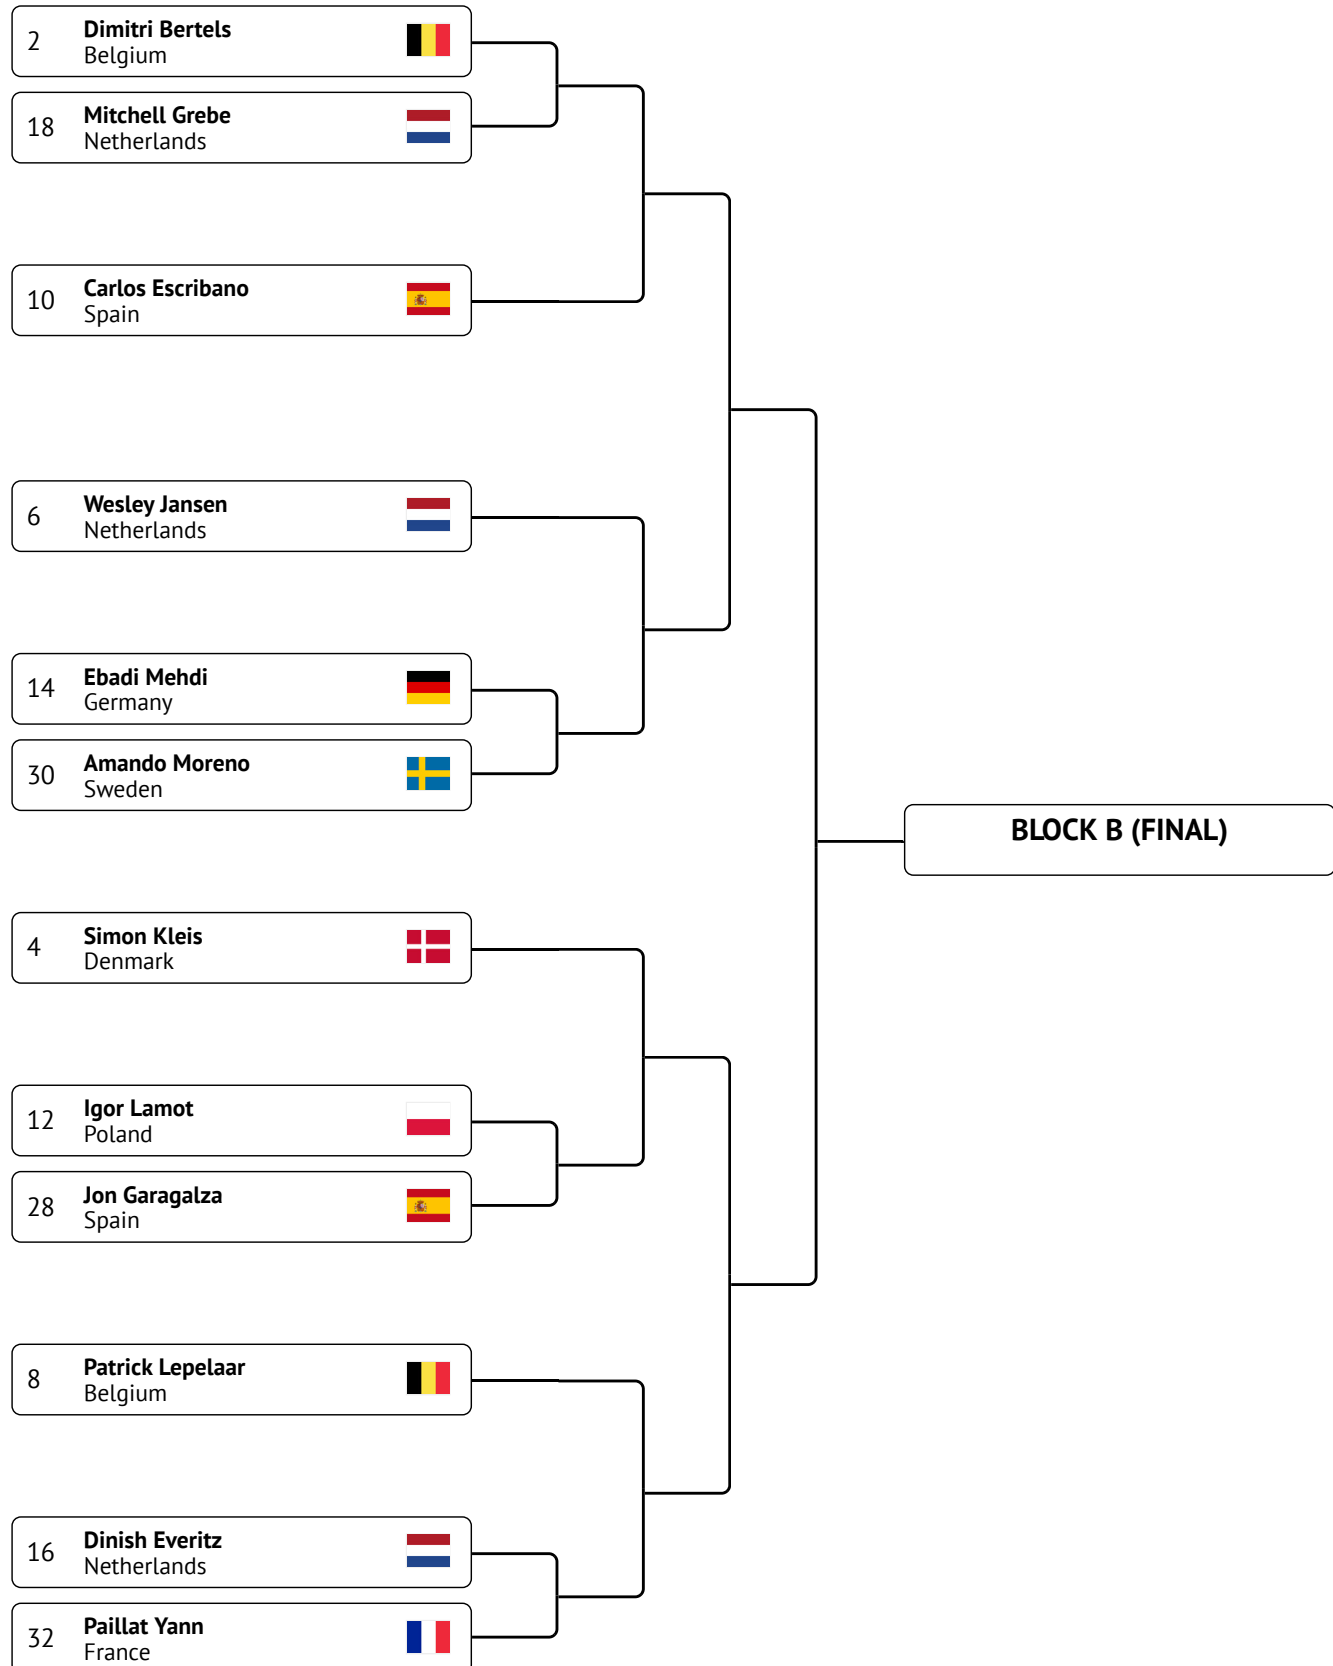

Kumite - Adults

ANTWERP FULLCONTACT DIAMONDCUP 2018

SATURDAY FEBRUARY 24th / ANTWERP, BELGIUM

MEN MIDDLEWEIGHT 65-75 KG

Kumite - Adults

ANTWERP FULLCONTACT DIAMONDCUP 2018

SATURDAY FEBRUARY 24th / ANTWERP, BELGIUM