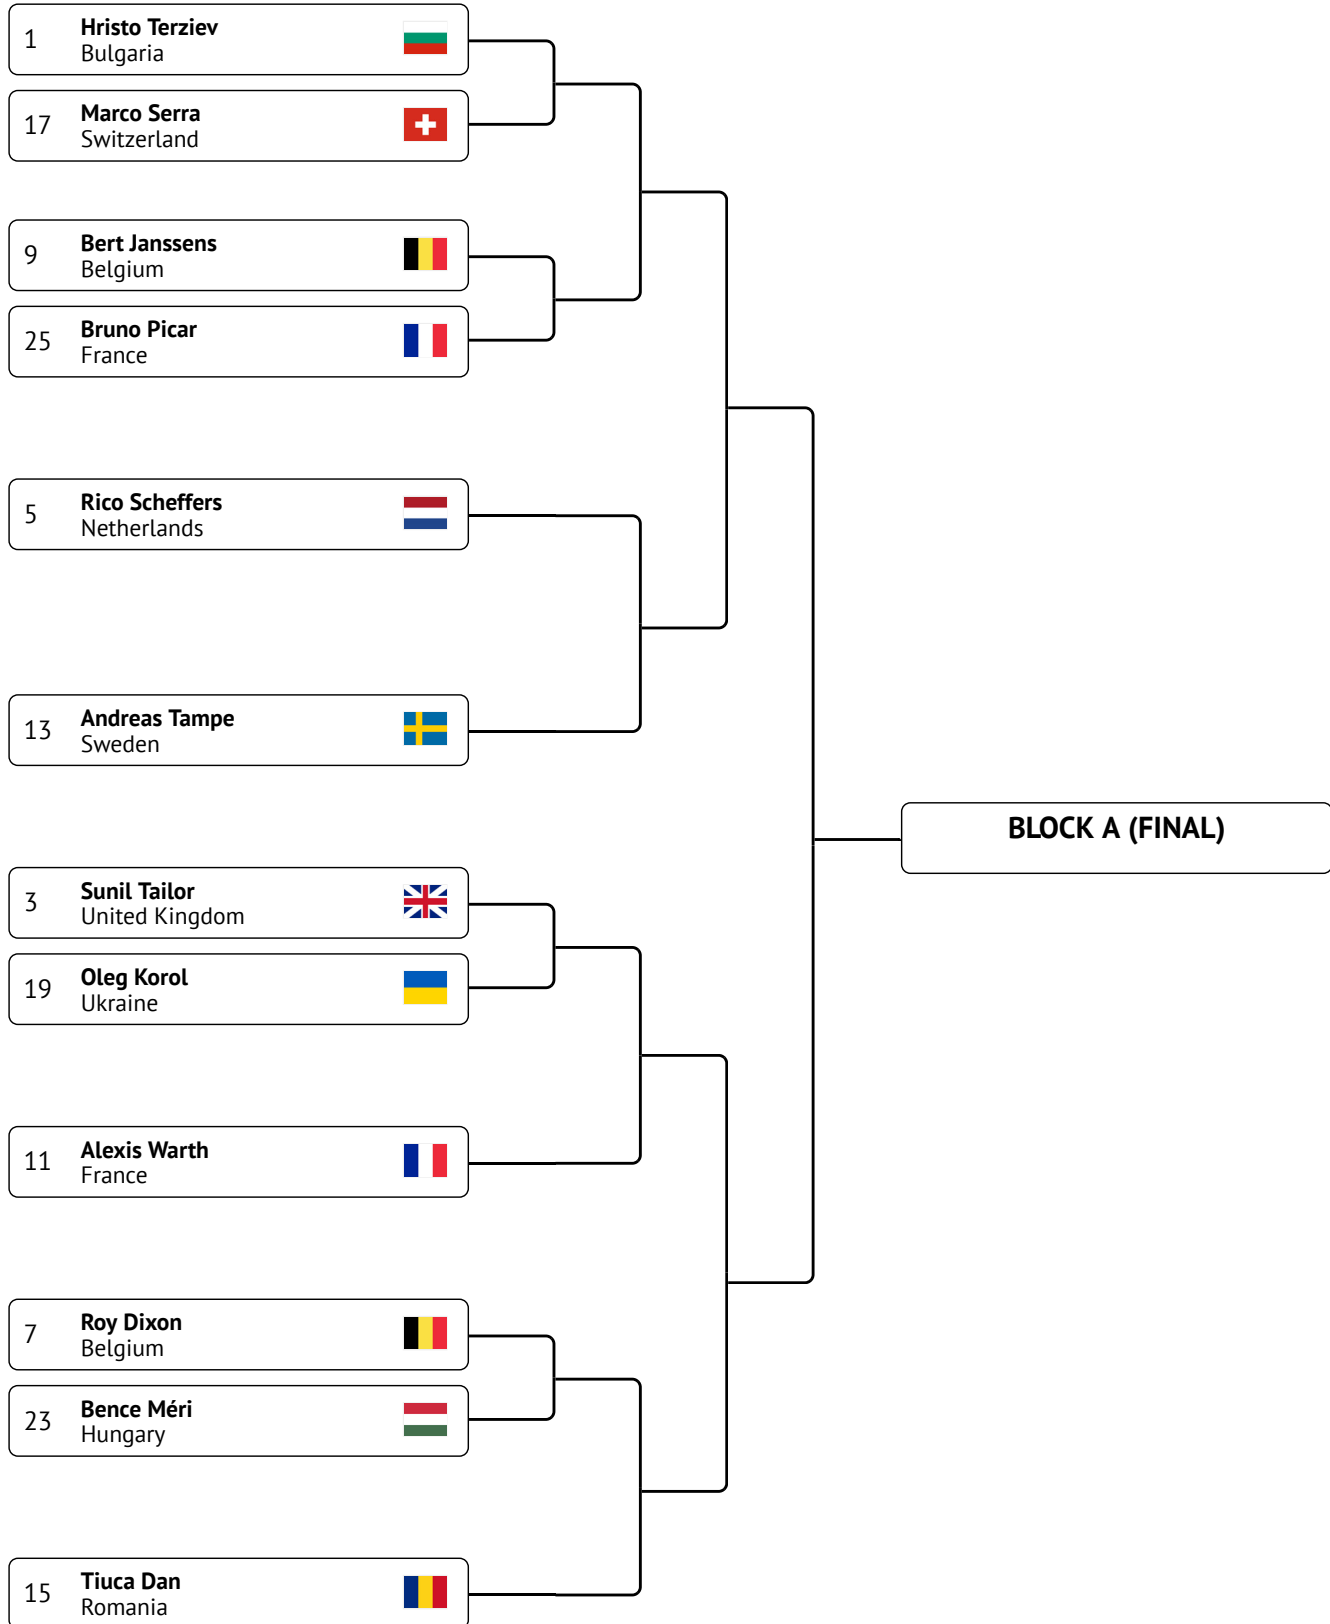

MEN + 80 KG

Veterans up 50 years old

ANTWERP FULLCONTACT DIAMONDCUP 2018

SATURDAY FEBRUARY 24th / ANTWERP, BELGIUM

MALE

Kata

ANTWERP FULLCONTACT DIAMONDCUP 2018

SATURDAY FEBRUARY 24th / ANTWERP, BELGIUM