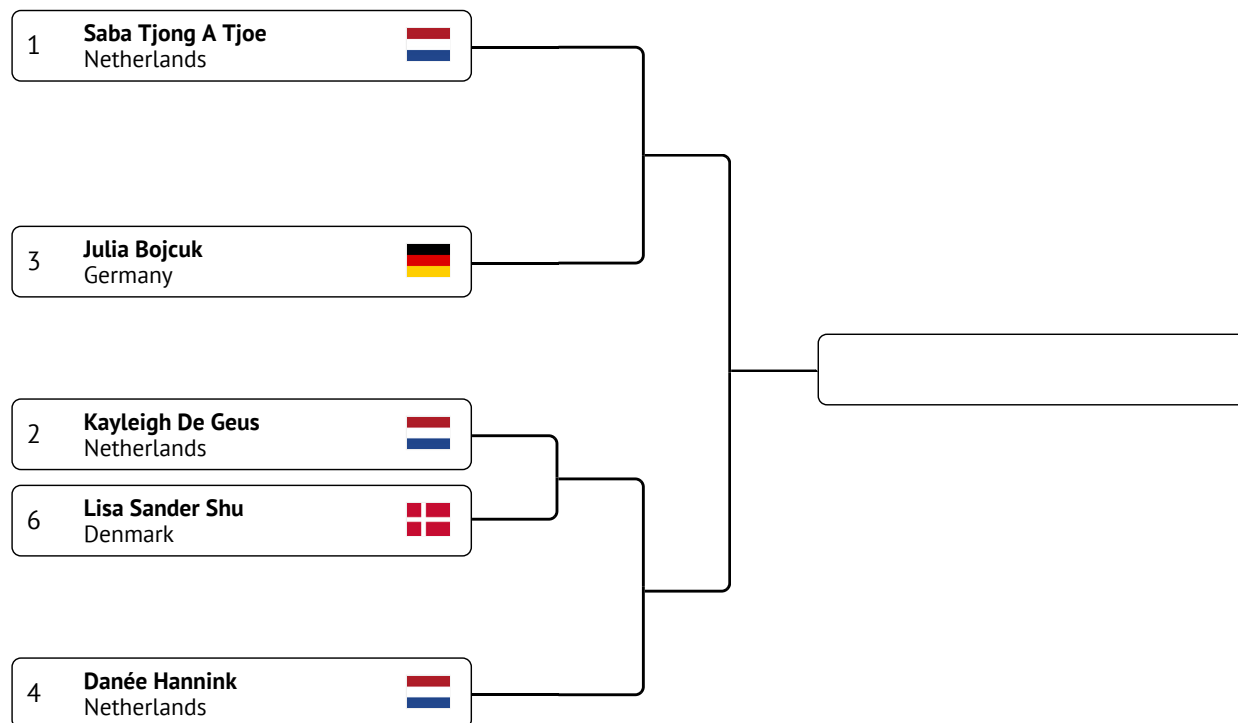

GIRLS +65 KG

Kumite – Juniors