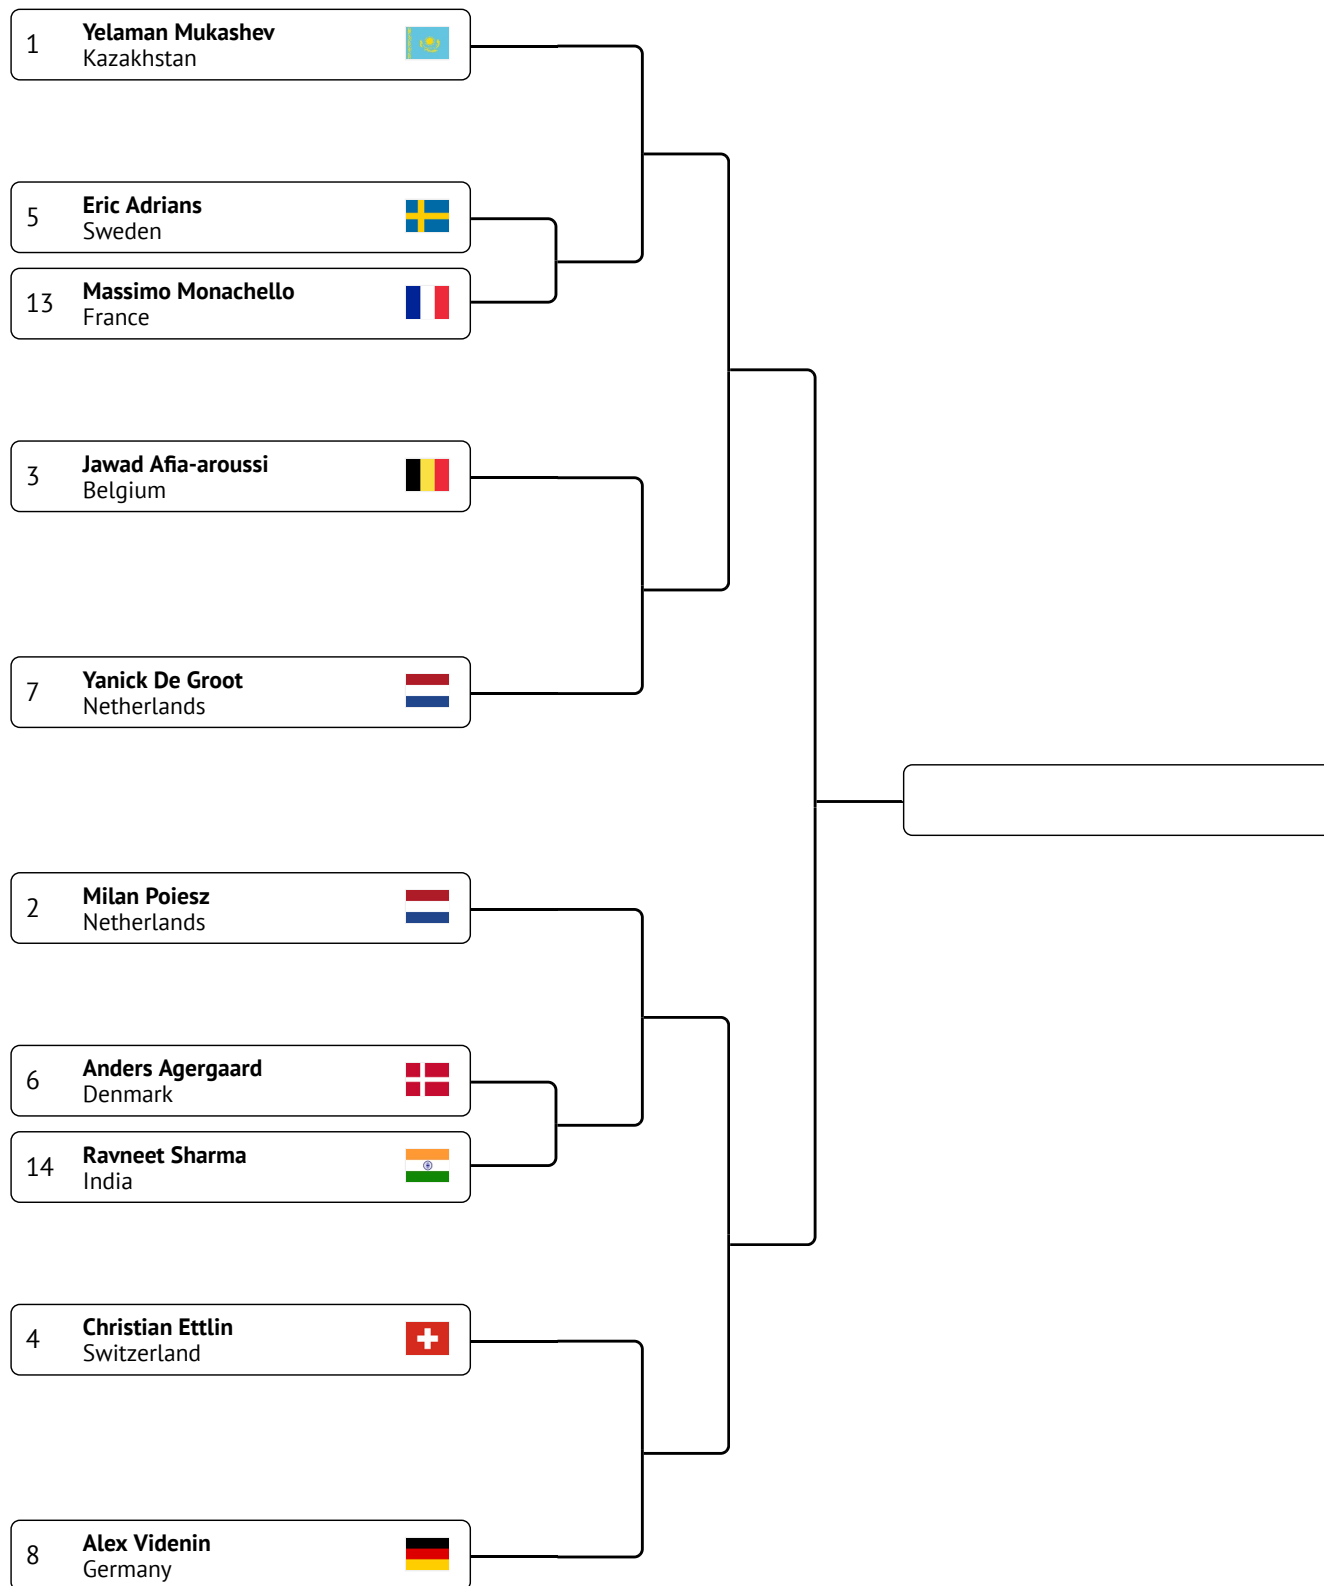

BOYS - 60 KG

Kumite - Juniors