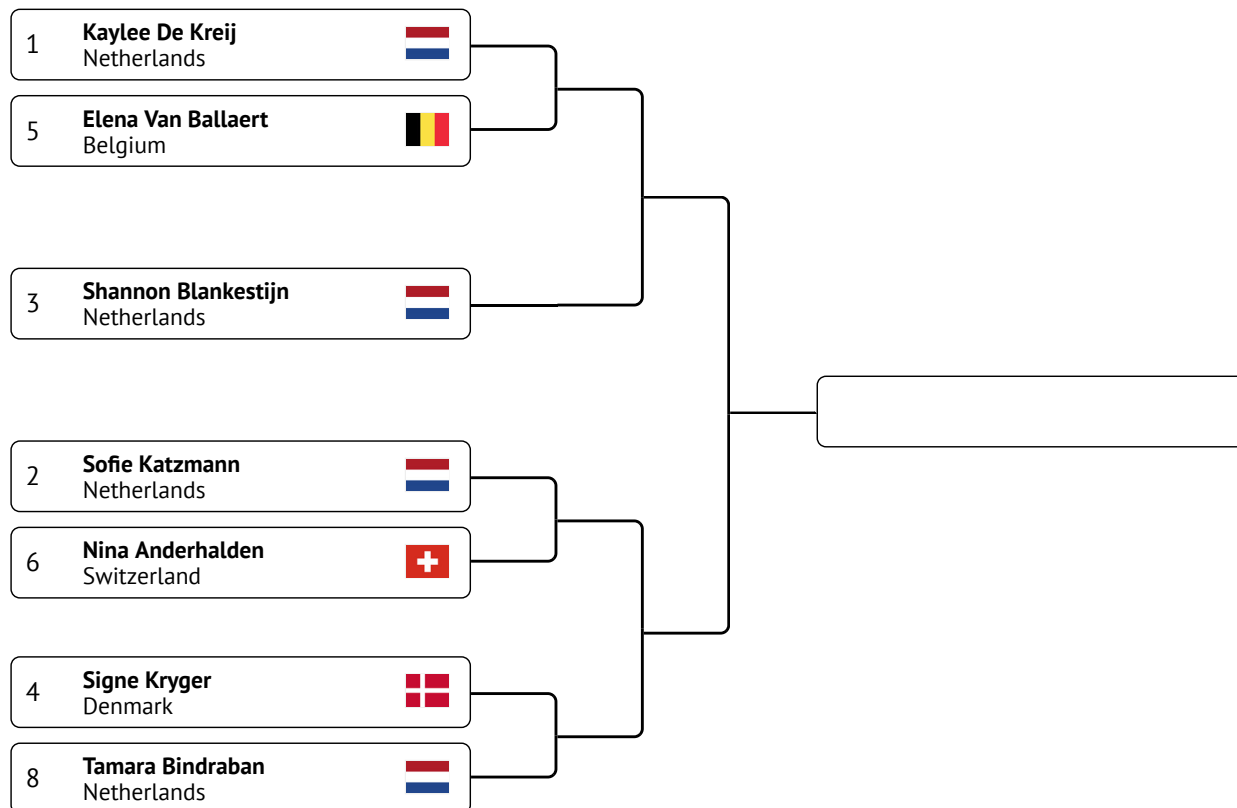

GIRLS - 55 KG

Kumite – Juniors

ANTWERP FULLCONTACT DIAMONDCUP 2018

SATURDAY FEBRUARY 24th / ANTWERP, BELGIUM

GIRLS 55-65 KG

Kumite – Juniors

ANTWERP FULLCONTACT DIAMONDCUP 2018

SATURDAY FEBRUARY 24th / ANTWERP, BELGIUM