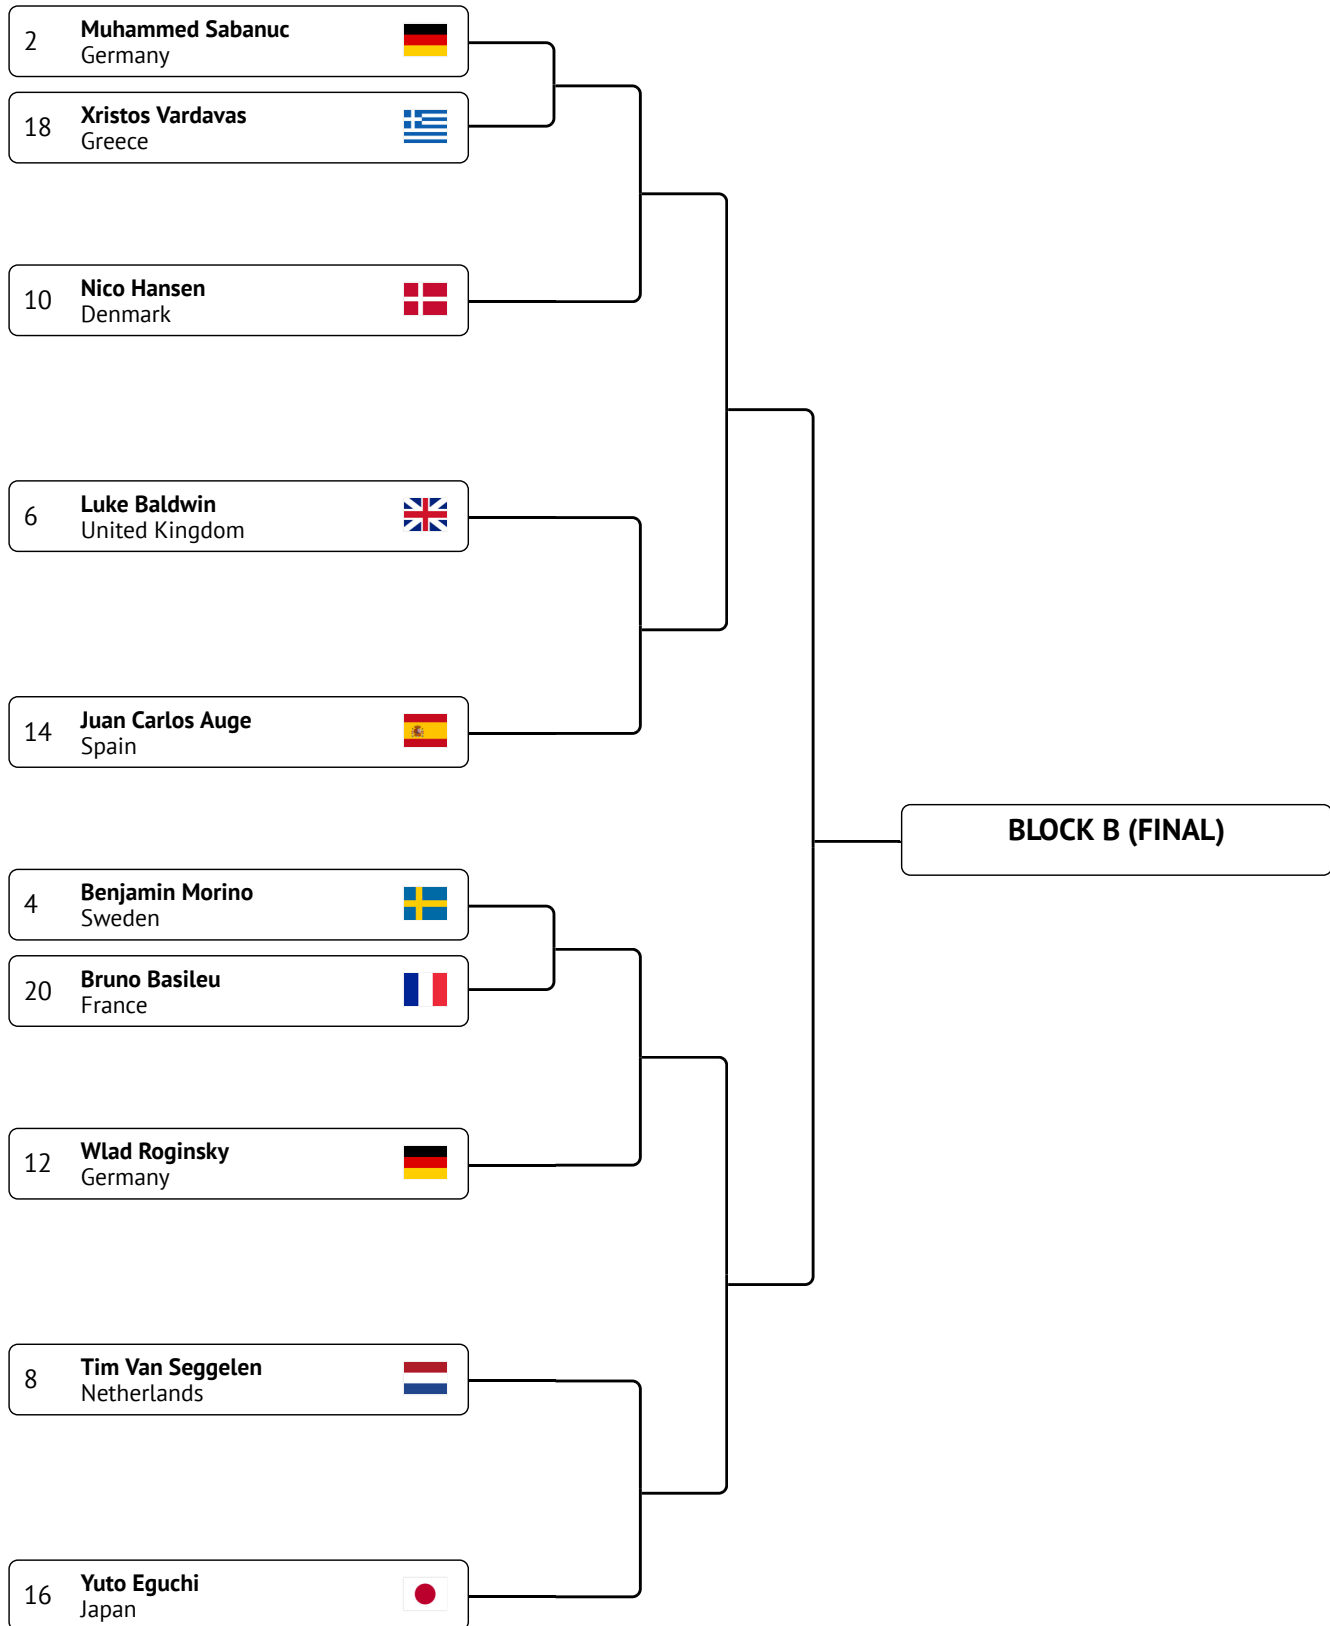

MEN HEAVYWEIGHT 75-85 KG

Kumite - Adults

ANTWERP FULLCONTACT DIAMONDCUP 2018

SATURDAY FEBRUARY 24th / ANTWERP, BELGIUM

MEN HEAVYWEIGHT 75-85 KG

Kumite - Adults

ANTWERP FULLCONTACT DIAMONDCUP 2018

SATURDAY FEBRUARY 24th / ANTWERP, BELGIUM