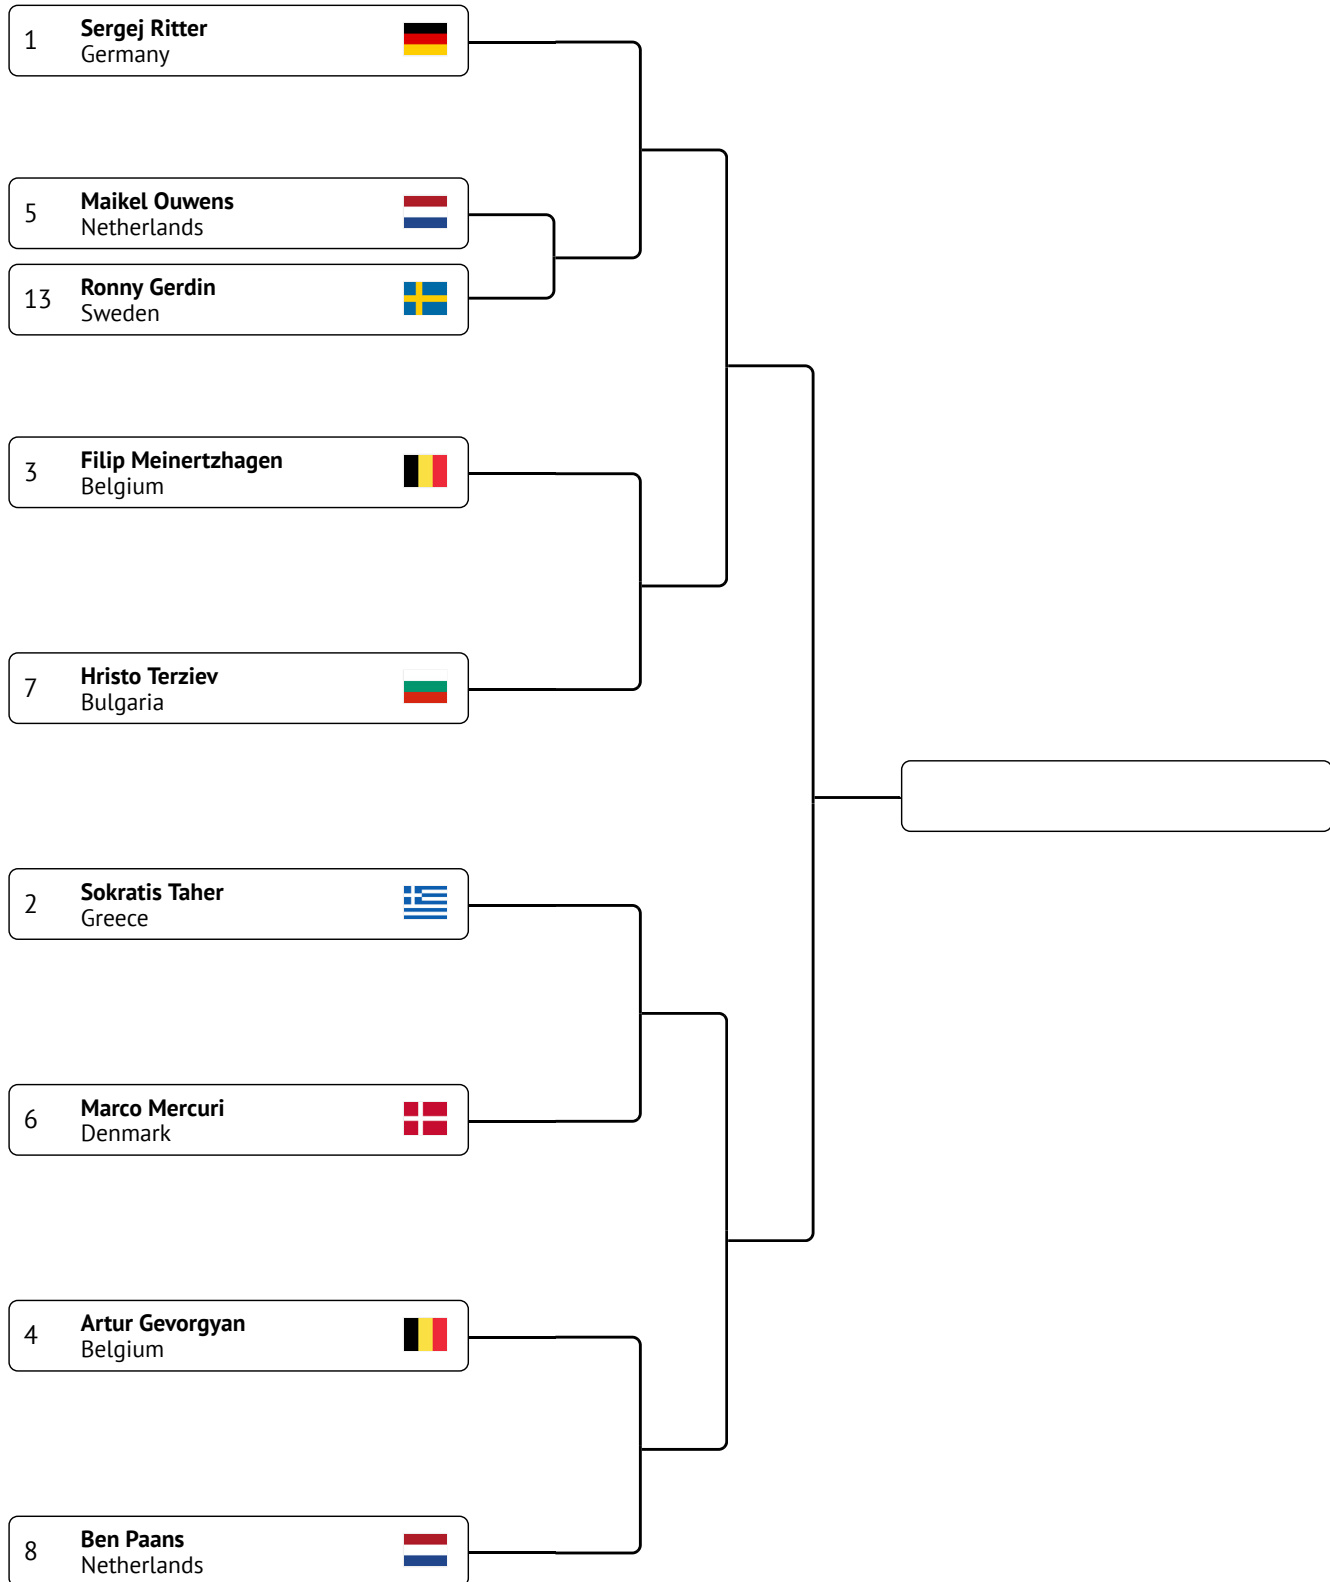

MEN - 80 KG

Veterans up 40 years old