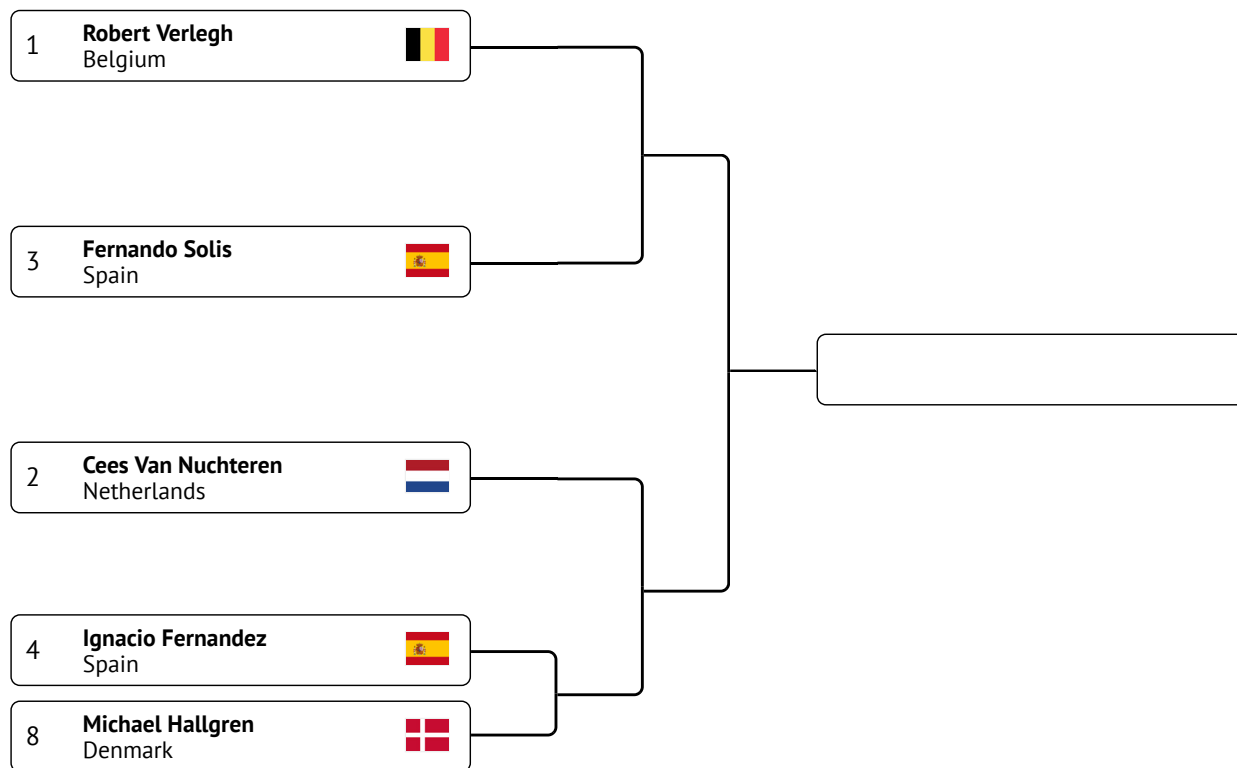

ANTWERP FULLCONTACT DIAMONDCUP 2018

SATURDAY FEBRUARY 24th / ANTWERP, BELGIUM

MEN + 80 KG

Veterans up 50 years old