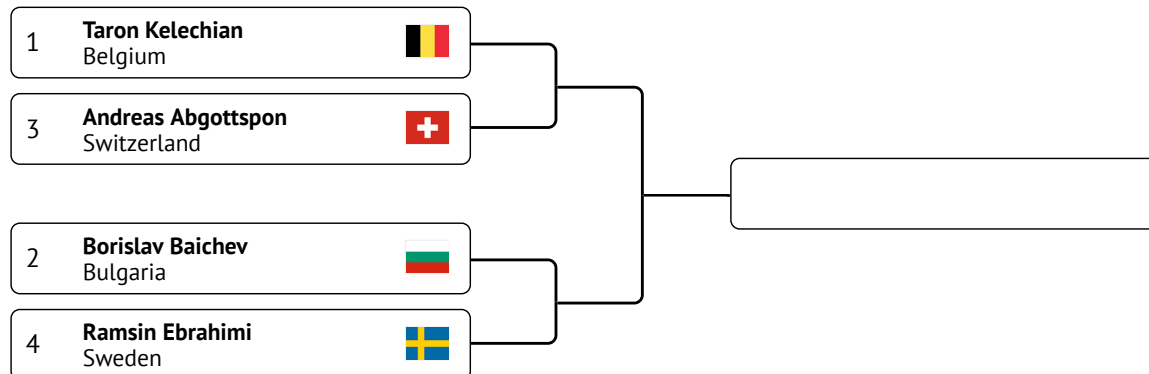

BOYS 70-80 KG

Kumite – Juniors

ANTWERP FULLCONTACT DIAMONDCUP 2018

SATURDAY FEBRUARY 24th / ANTWERP, BELGIUM

BOYS + 80 KG

Kumite – Juniors

ANTWERP FULLCONTACT DIAMONDCUP 2018

SATURDAY FEBRUARY 24th / ANTWERP, BELGIUM