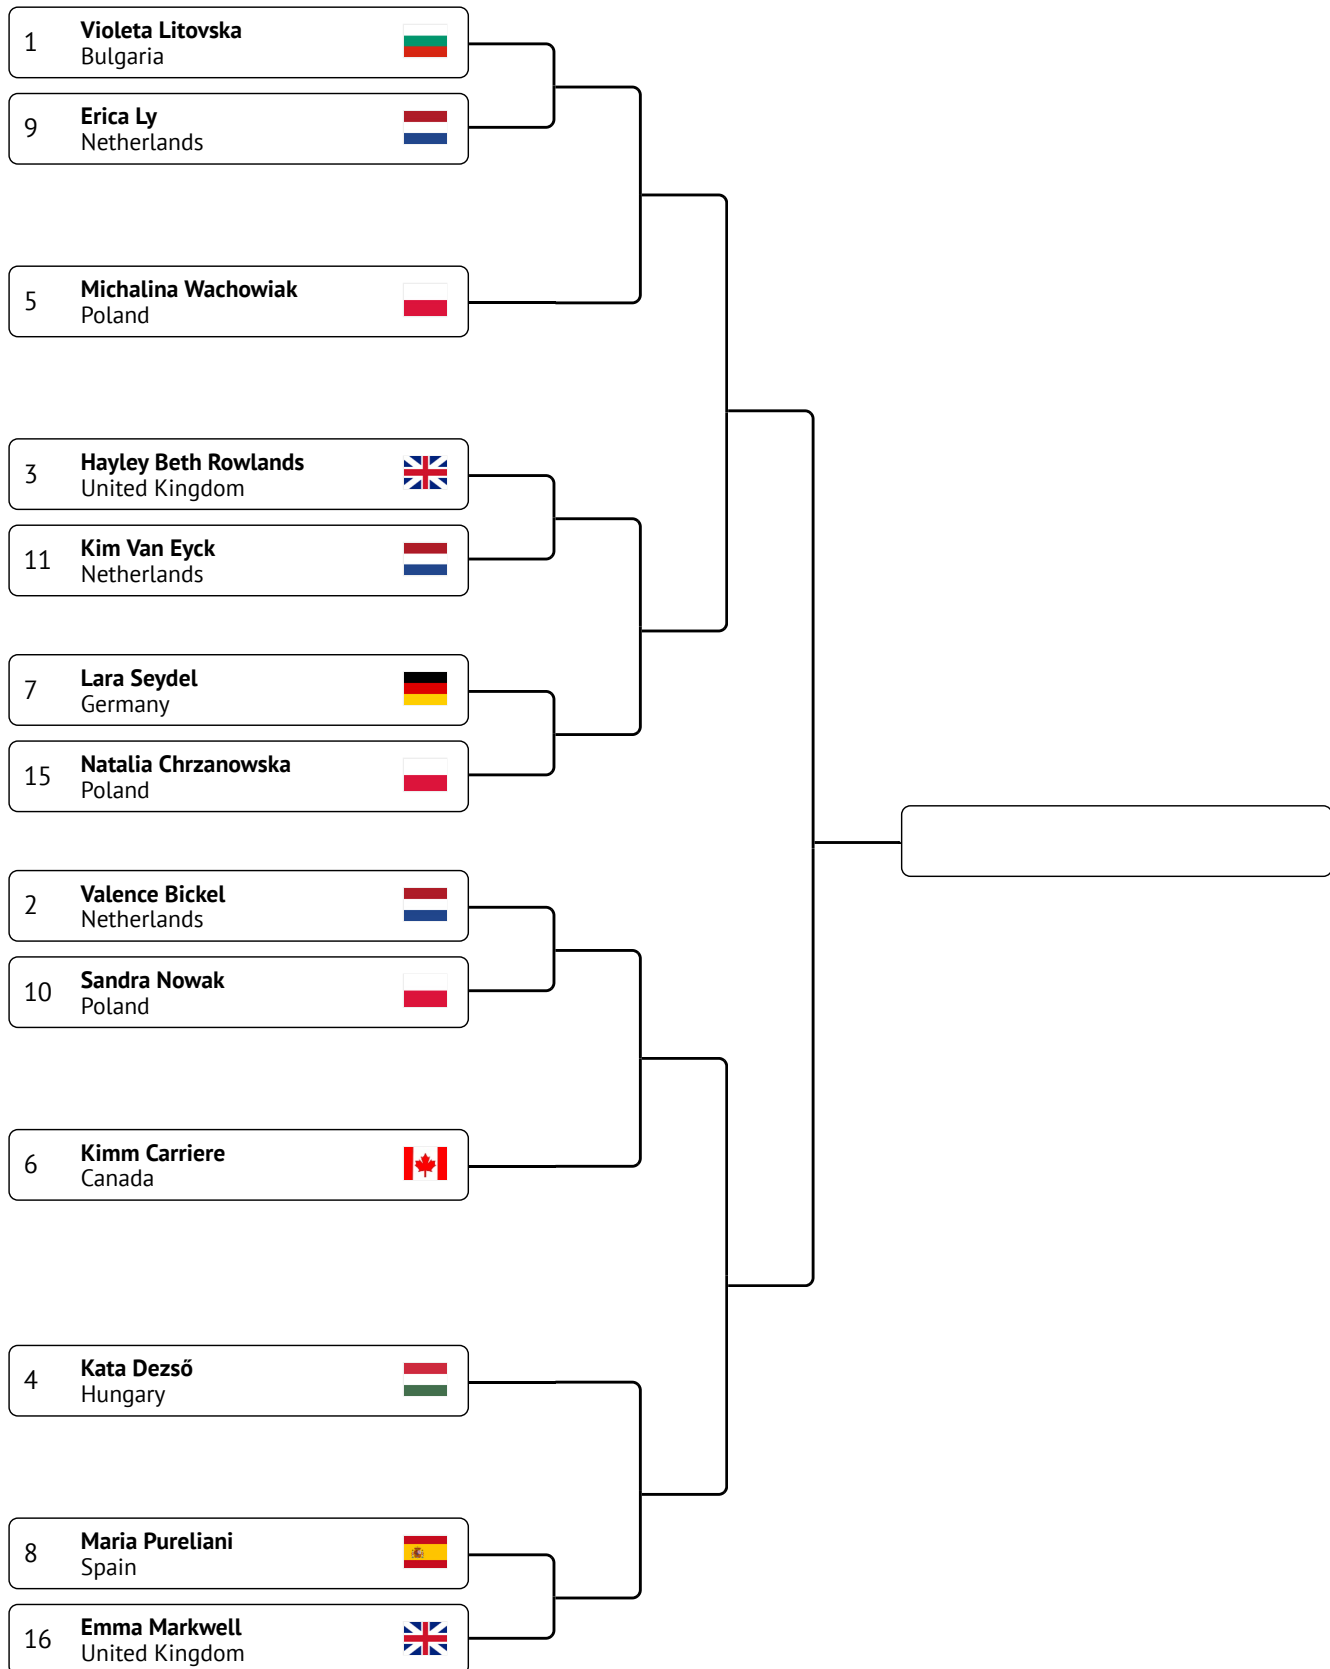

MEN SUPER HEAVYWEIGHT + 85 KG

Kumite - Adults

ANTWERP FULLCONTACT DIAMONDCUP 2018

SATURDAY FEBRUARY 24th / ANTWERP, BELGIUM

WOMEN LIGHTWEIGHT - 57 KG

Kumite - Adults

ANTWERP FULLCONTACT DIAMONDCUP 2018

SATURDAY FEBRUARY 24th / ANTWERP, BELGIUM