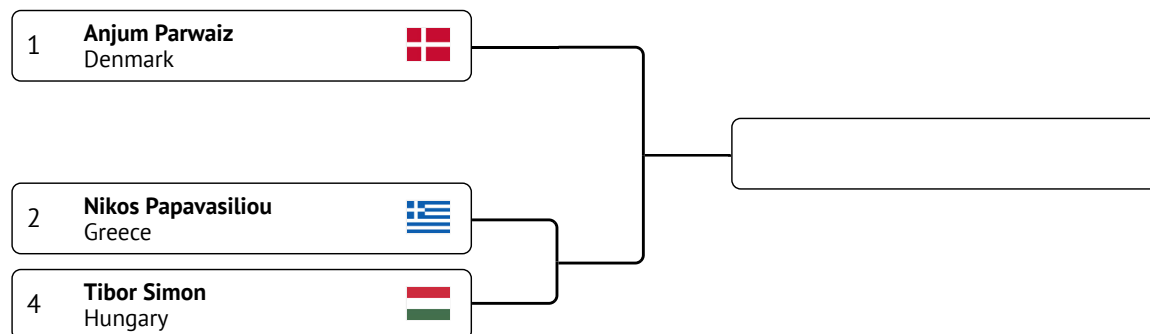

MEN + 80 KG

Veterans up 40 years old

ANTWERP FULLCONTACT DIAMONDCUP 2018

SATURDAY FEBRUARY 24th / ANTWERP, BELGIUM

MEN - 80 KG

Veterans up 50 years old

ANTWERP FULLCONTACT DIAMONDCUP 2018

SATURDAY FEBRUARY 24th / ANTWERP, BELGIUM