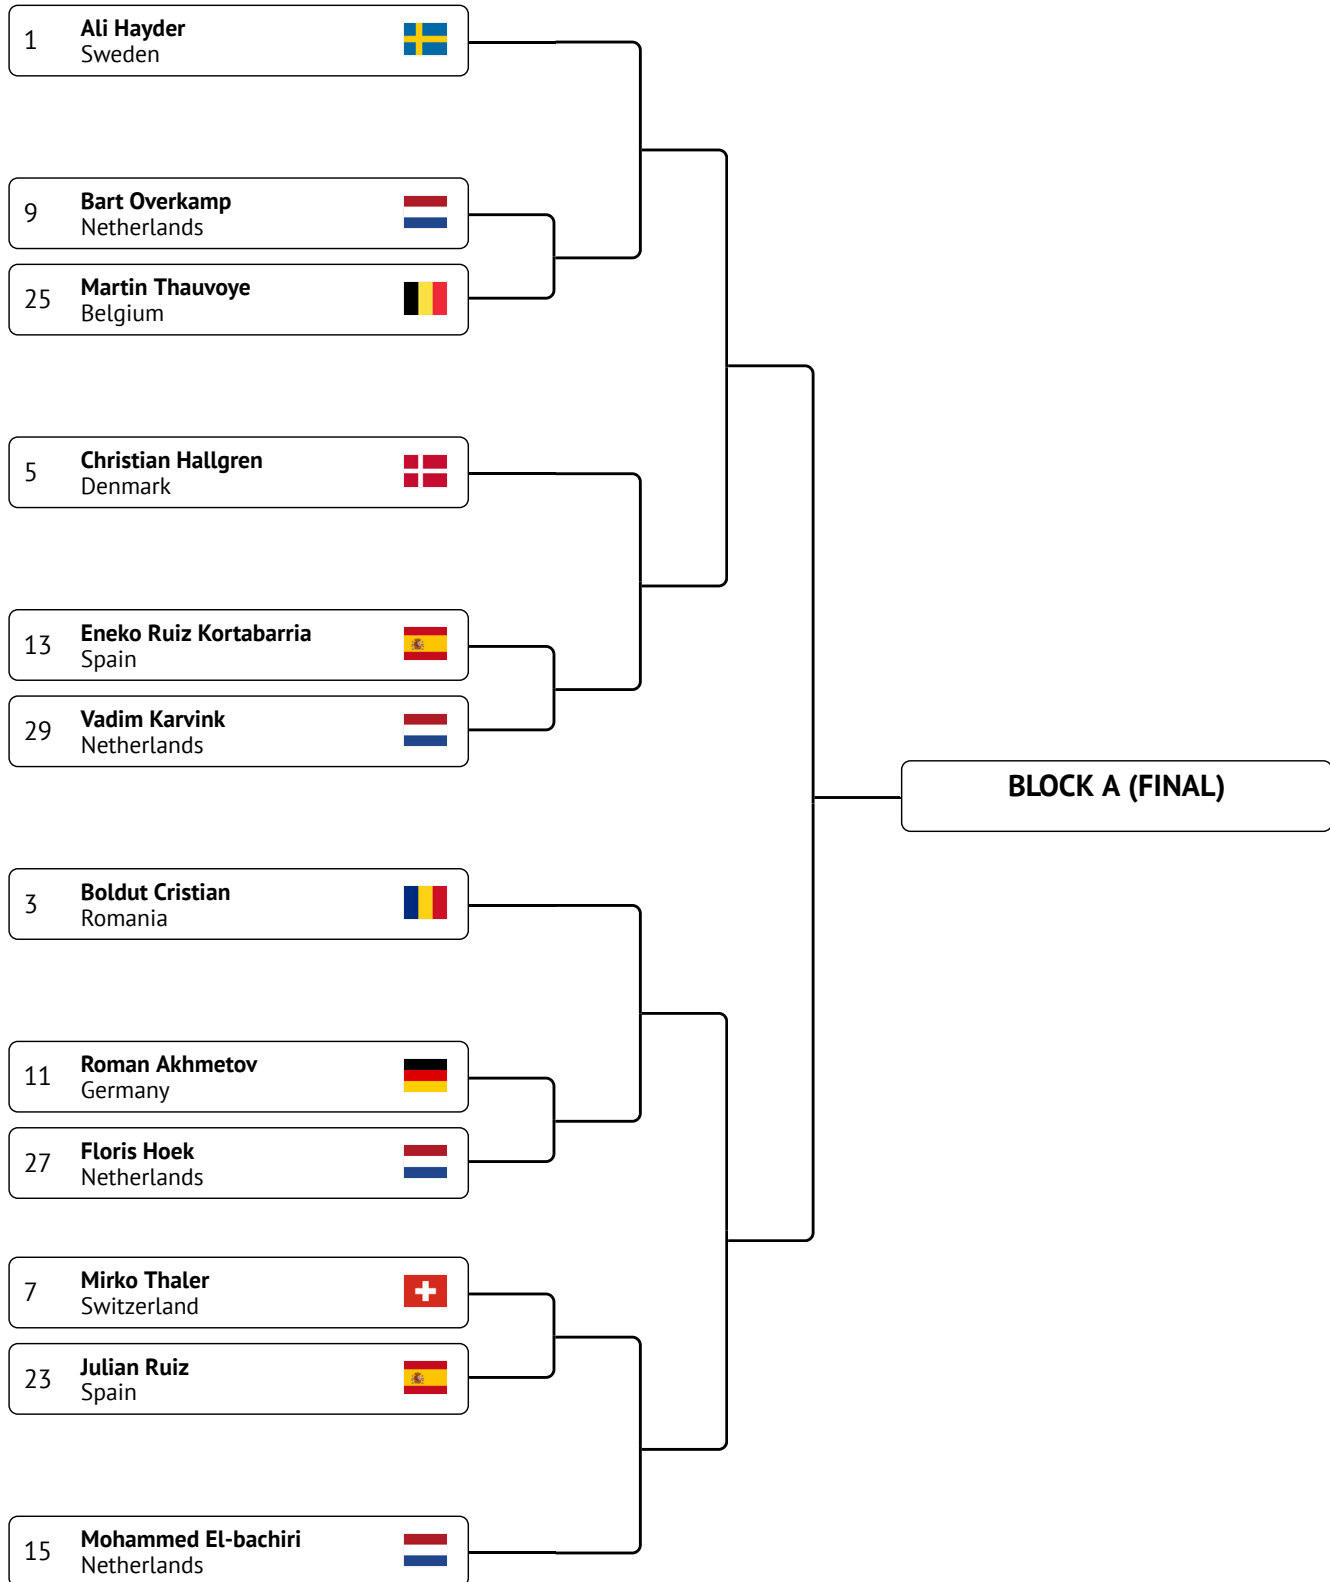

MEN MIDDLEWEIGHT 65-75 KG

Kumite - Adults