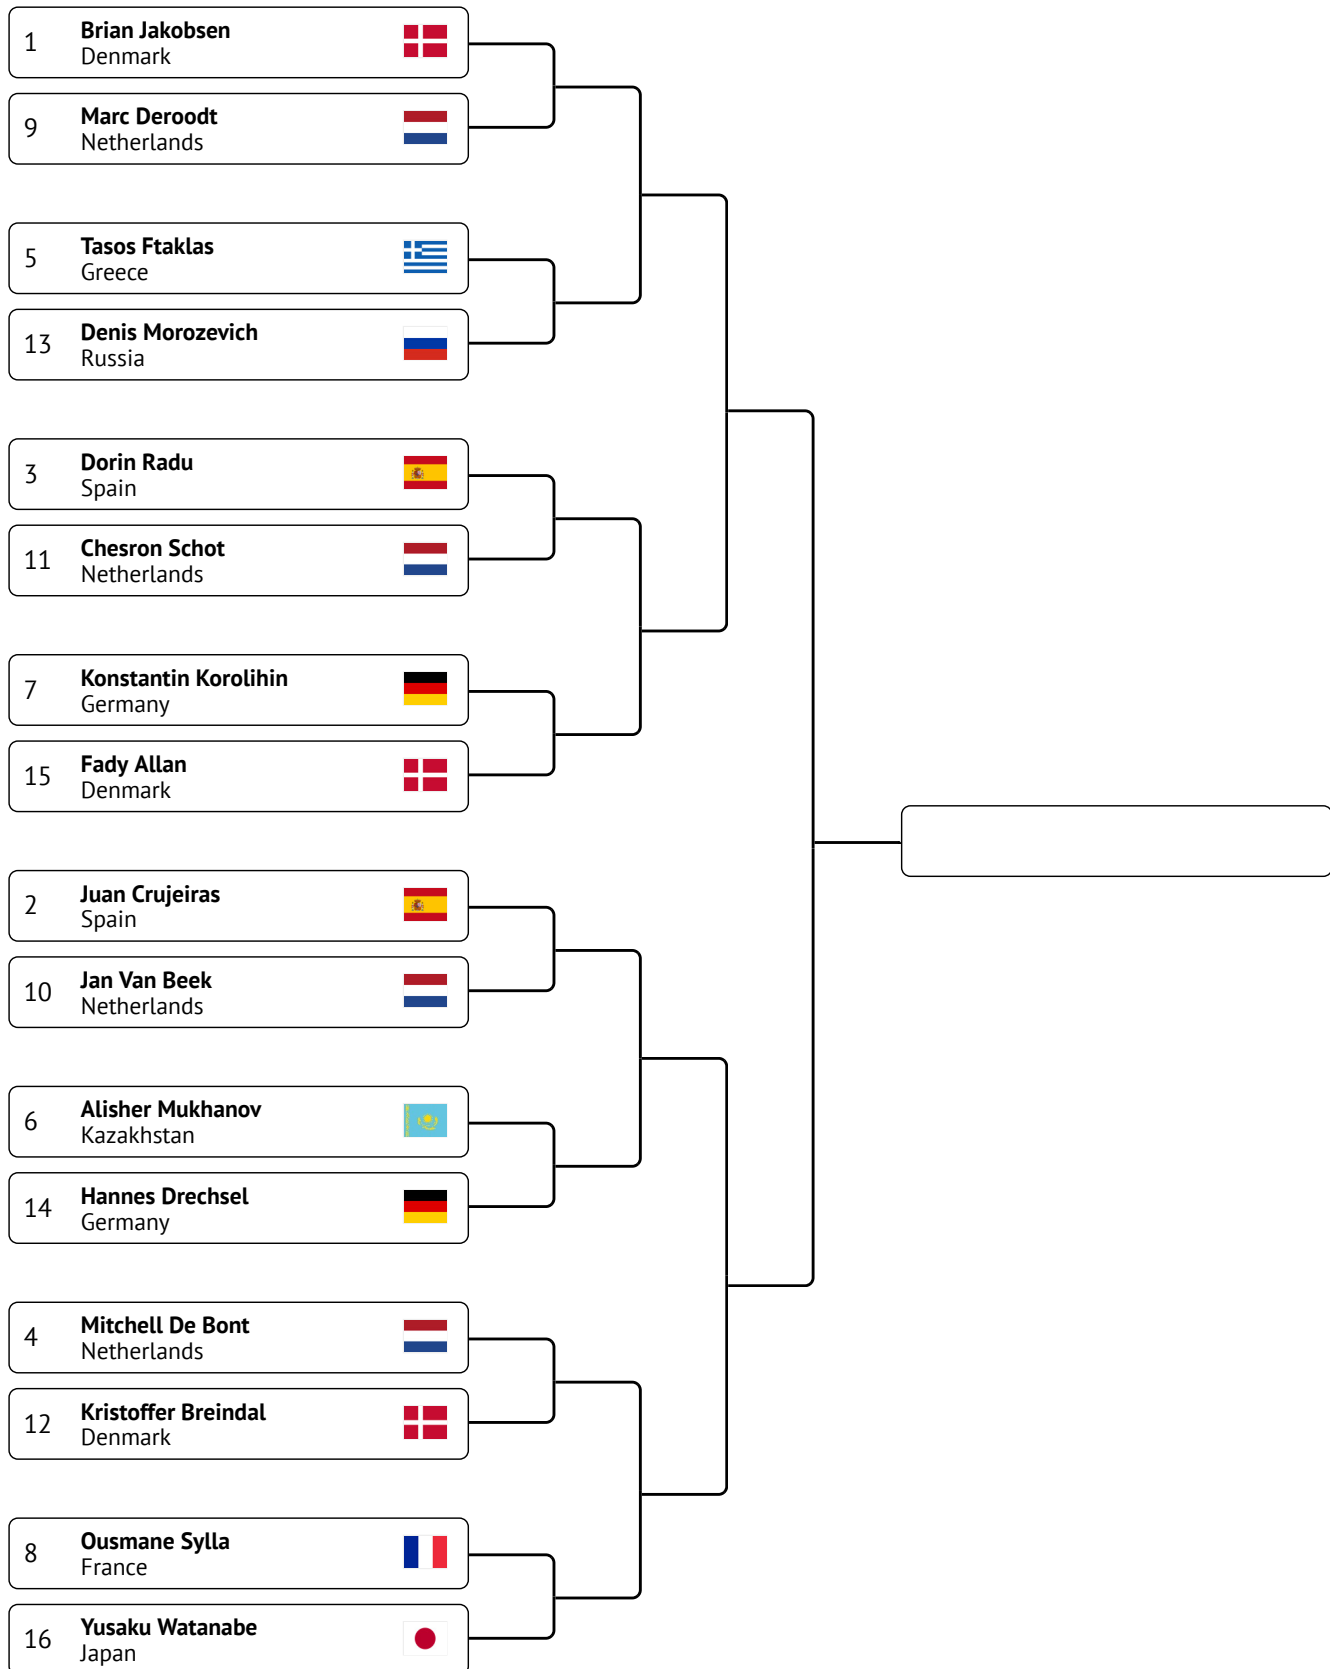

MEN SUPER HEAVYWEIGHT + 85 KG

Kumite - Adults