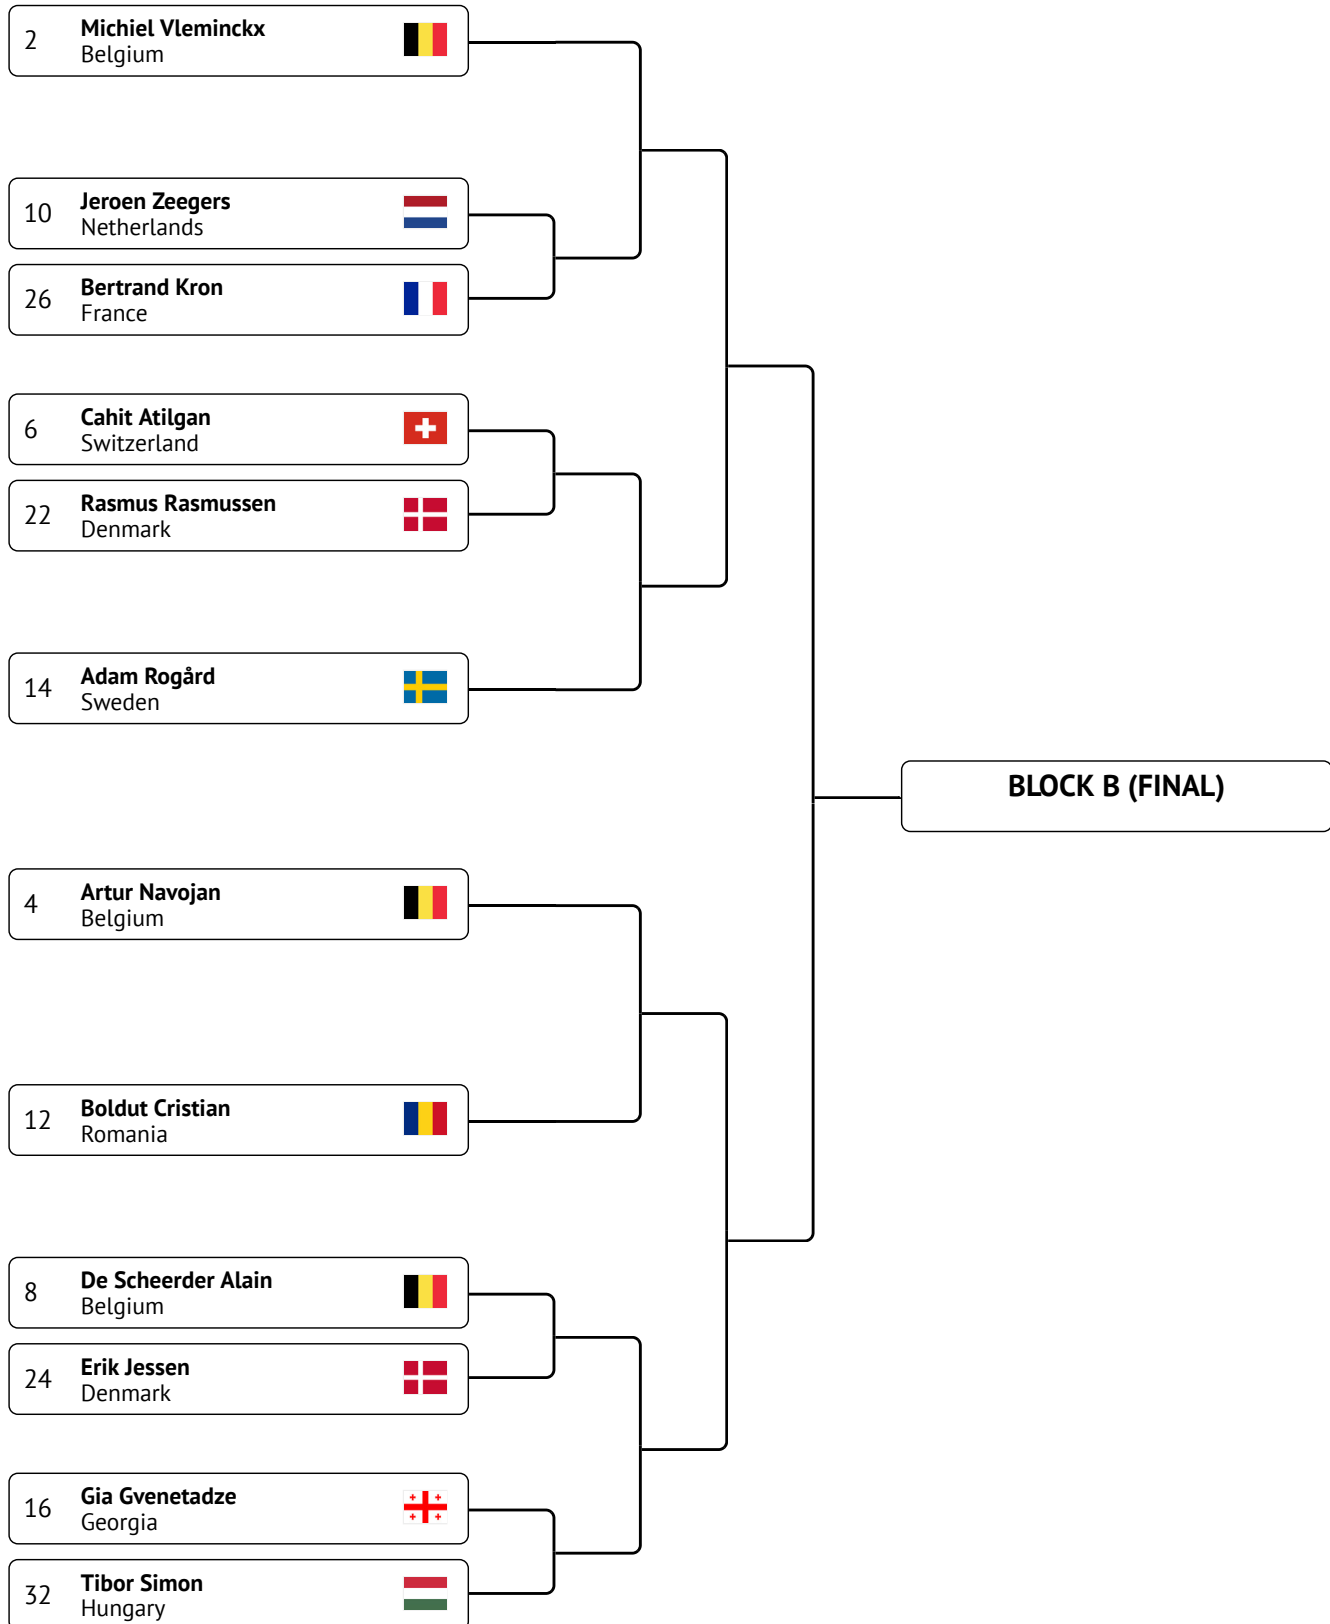

ANTWERP FULLCONTACT DIAMONDCUP 2018

SATURDAY FEBRUARY 24th / ANTWERP, BELGIUM

MALE

Kata