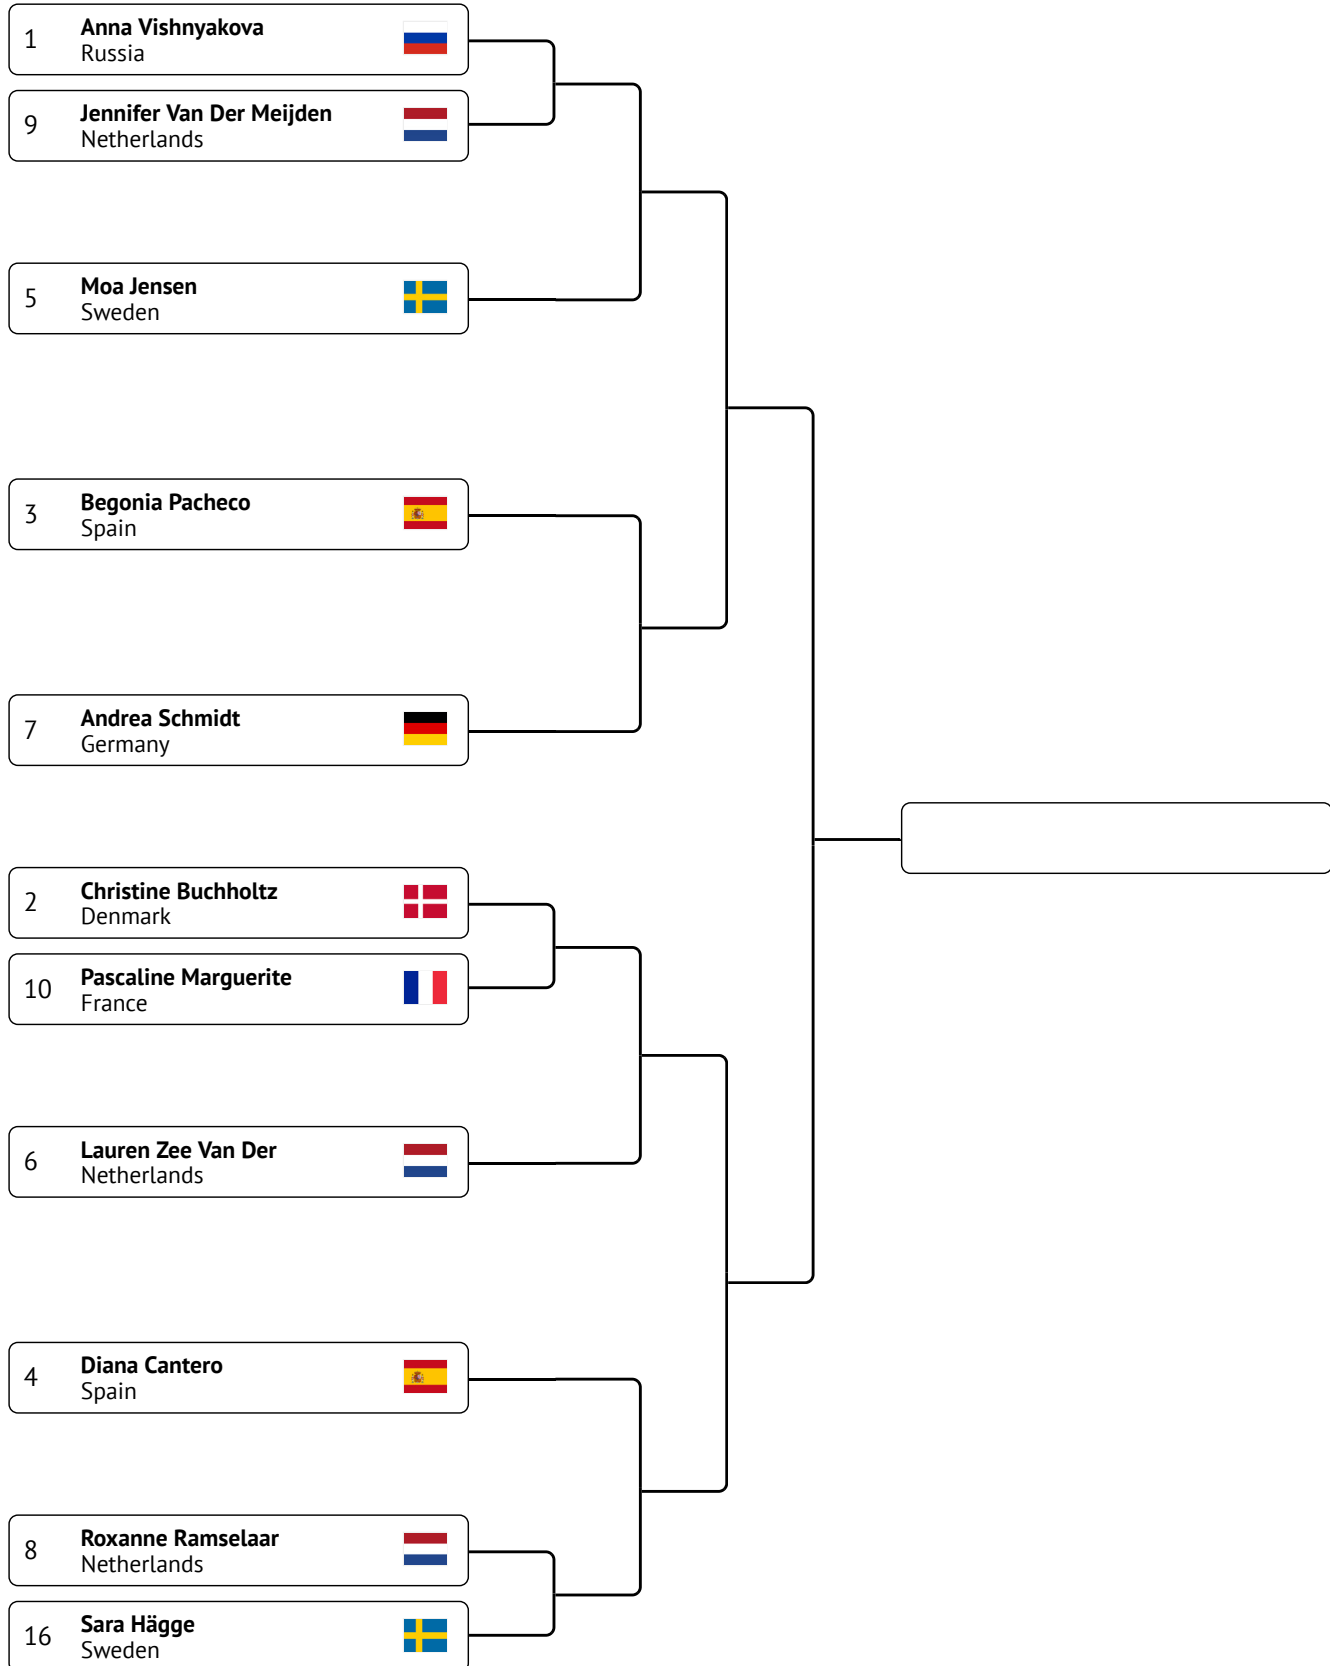

WOMEN MIDDLEWEIGHT 57-65 KG

Kumite - Adults

ANTWERP FULLCONTACT DIAMONDCUP 2018

SATURDAY FEBRUARY 24th / ANTWERP, BELGIUM

WOMEN HEAVYWEIGHT +65 KG

Kumite - Adults

ANTWERP FULLCONTACT DIAMONDCUP 2018

SATURDAY FEBRUARY 24th / ANTWERP, BELGIUM