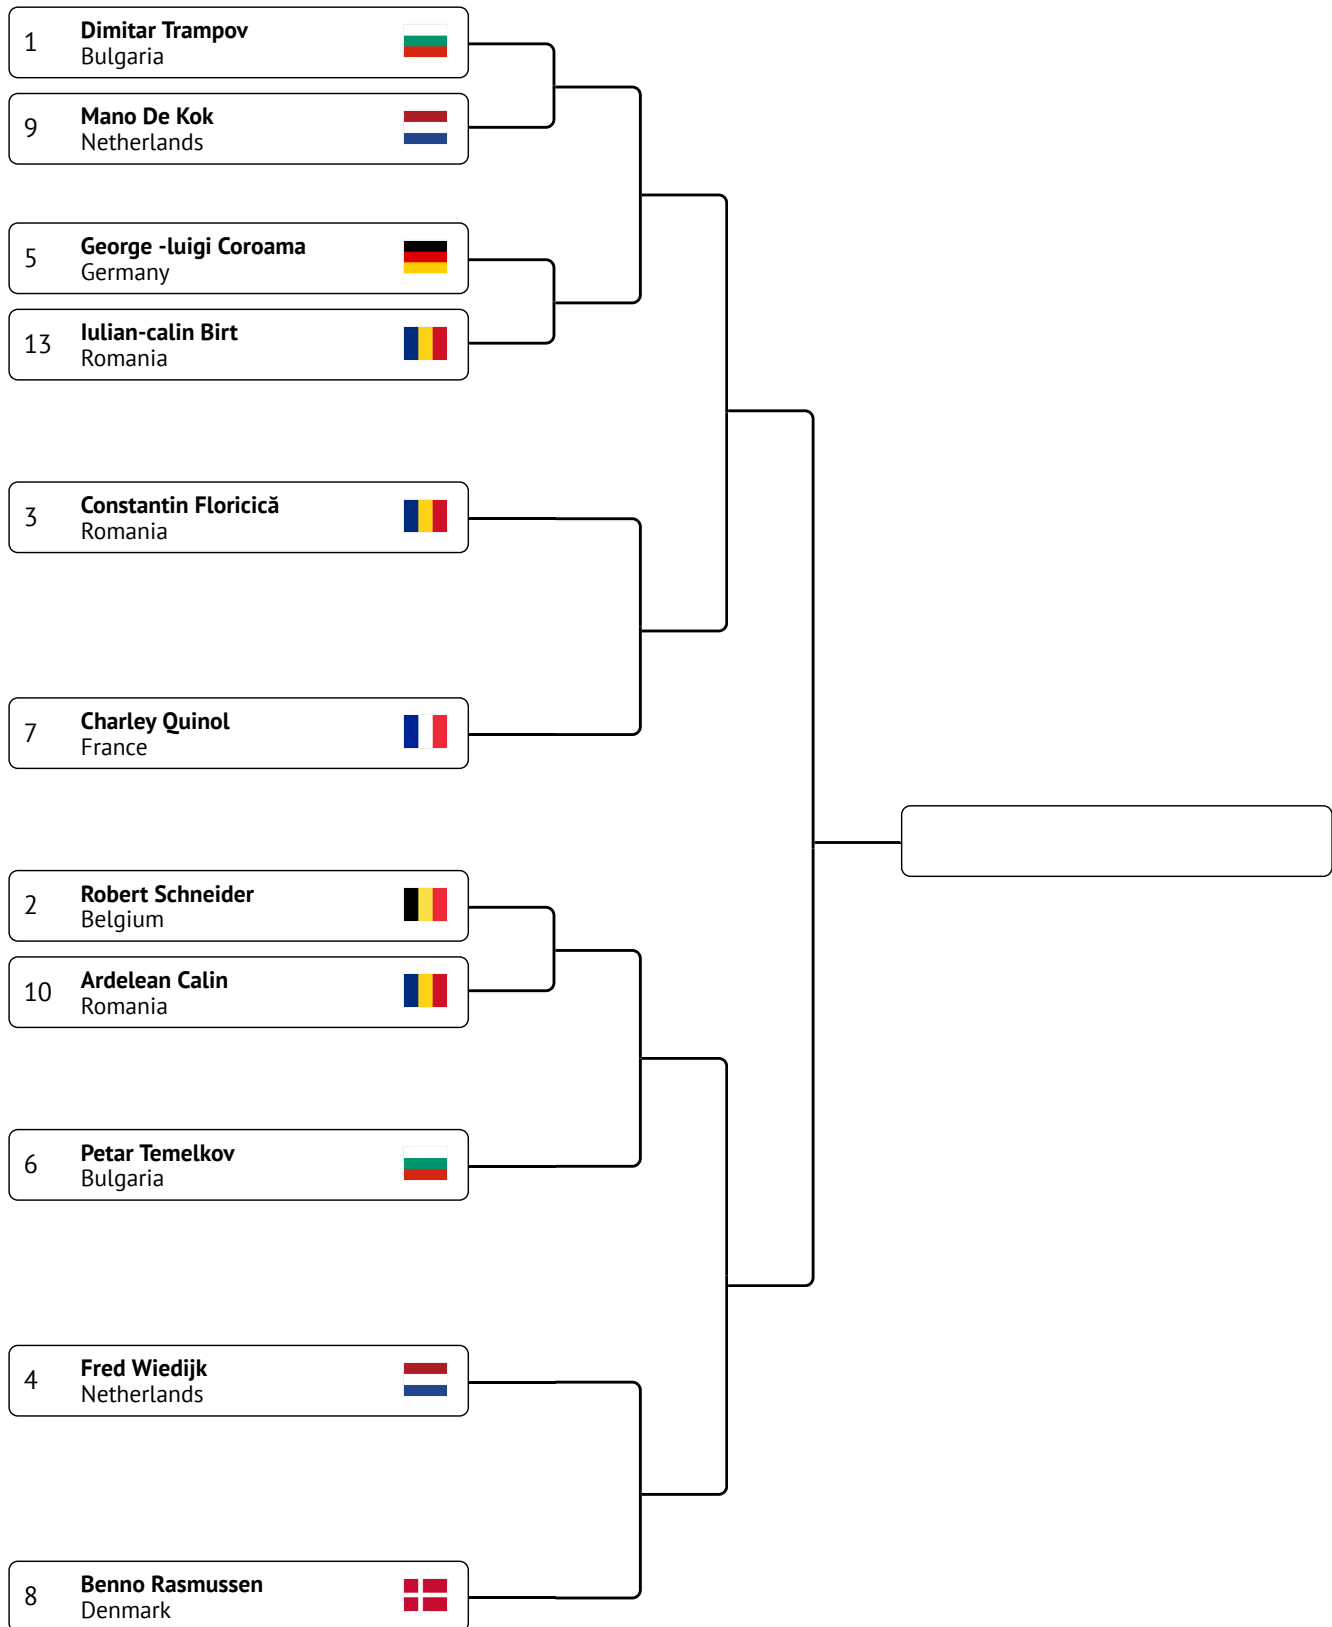

MEN + 80 KG

Veterans up 40 years old

ANTWERP FULLCONTACT DIAMONDCUP 2018

SATURDAY FEBRUARY 24th / ANTWERP, BELGIUM

MEN - 80 KG

Veterans up 50 years old

ANTWERP FULLCONTACT DIAMONDCUP 2018

SATURDAY FEBRUARY 24th / ANTWERP, BELGIUM